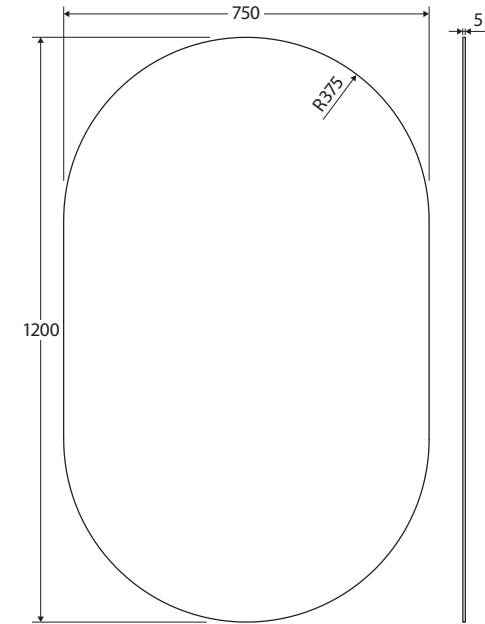

Pill Mirror

750 x 1200 MM

Features

- Polished pencil edge
- 5 mm thick glass
- Copper-free to prevent corrosion
- Glue-on installation

Available in

Pencil Edge
PEM750P

Cleaning & Care

For best results, clean mirrors with a combination of 30% methylated spirits to 70% water and a soft, non-abrasive cloth designed for use on glass surfaces.

While we aim to ensure specifications are correct at the time of publication, Fienza reserves the right to make modifications without prior notice. Physical colour may vary from image shown. All measurements are shown in millimetres. Always use physical product measurements for mark-ups and roughing-in as the technical drawing may differ from actual product received.