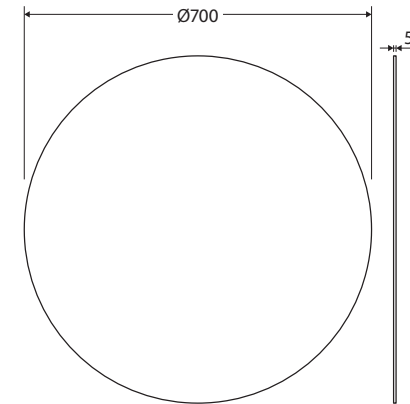

Round Mirror

700 MM

Features

- Polished pencil edge
- 5 mm thick glass
- Copper free to prevent corrosion
- Glue-on installation

Available in

Pencil Edge
PEM700R

Cleaning & Care

For best results, clean mirrors with a combination of 30% methylated spirits to 70% water and a soft, non-abrasive cloth designed for use on glass surfaces.

While we aim to ensure specifications are correct at the time of publication, Fienza reserves the right to make modifications without prior notice. Physical colour may vary from image shown. All measurements are shown in millimetres. Always use physical product measurements for mark-ups and roughing-in as the technical drawing may differ from actual product received.