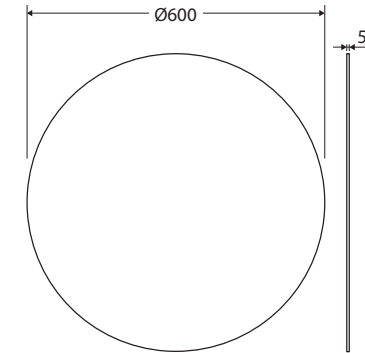

Round Mirror

600 MM

Features

- Polished pencil edge
- 5 mm thick glass
- Copper free to prevent corrosion
- Glue-on installation

Available in

Pencil Edge
PEM600R

Cleaning & Care

For best results, clean mirrors with a combination of 30% methylated spirits to 70% water and a soft, non-abrasive cloth designed for use on glass surfaces.

While we aim to ensure specifications are correct at the time of publication, Fienza reserves the right to make modifications without prior notice. Physical colour may vary from image shown. All measurements are shown in millimetres. Always use physical product measurements for mark-ups and roughing-in as the technical drawing may differ from actual product received.