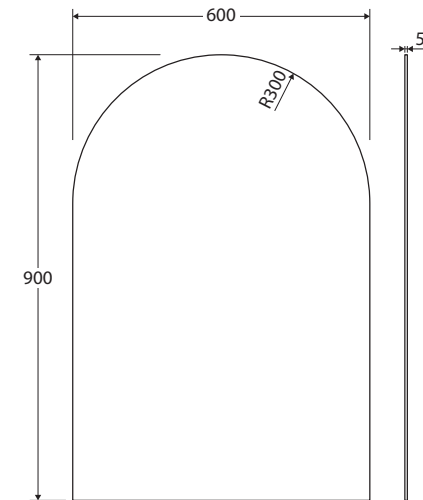

Arch Mirror

600 x 900 MM

Features

- Polished pencil edge
- 5 mm thick glass
- Copper free to prevent corrosion
- Glue-on installation

Available in

Pencil Edge
PEM600A

Cleaning & Care

For best results, clean mirrors with a combination of 30% methylated spirits to 70% water and a soft, non-abrasive cloth designed for use on glass surfaces.

While we aim to ensure specifications are correct at the time of publication, Fienza reserves the right to make modifications without prior notice. Physical colour may vary from image shown. All measurements are shown in millimetres. Always use physical product measurements for mark-ups and roughing-in as the technical drawing may differ from actual product received.