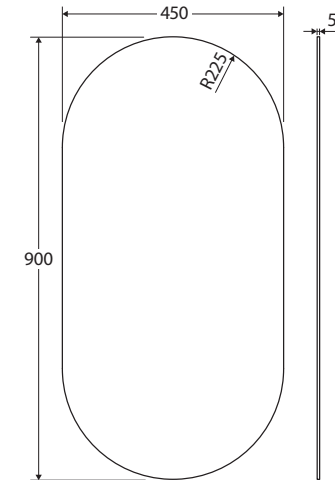

Pill Mirror

450 x 900 MM

Features

- Polished pencil edge
- 5 mm thick glass
- Copper-free to prevent corrosion
- Glue-on installation

Available in

Pencil Edge
PEM450P

Cleaning & Care

For best results, clean mirrors with a combination of 30% methylated spirits to 70% water and a soft, non-abrasive cloth designed for use on glass surfaces.

While we aim to ensure specifications are correct at the time of publication, Fienza reserves the right to make modifications without prior notice. Physical colour may vary from image shown. All measurements are shown in millimetres. Always use physical product measurements for mark-ups and roughing-in as the technical drawing may differ from actual product received.