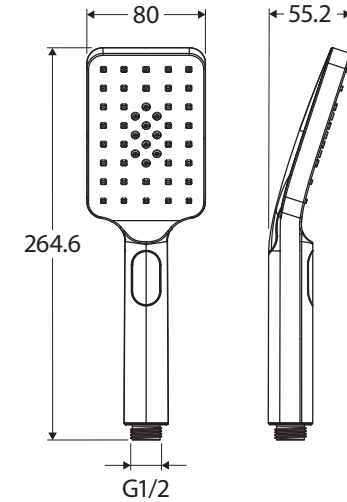

Tono® HAND PIECE

Features

WELS 3 Star rated, 9L/min

- Three water-flow settings: normal, massage or combination
- Easy to clean TPR nozzles
- Made from ABS

Please note: This product may have a visible Fienza or Watermark logo.

While we aim to ensure specifications are correct at the time of publication, Fienza reserves the right to make modifications without prior notice. Physical colour may vary from image shown. All measurements are shown in millimetres. Always use physical product measurements for mark-ups and roughing-in as the technical drawing may differ from actual product received.