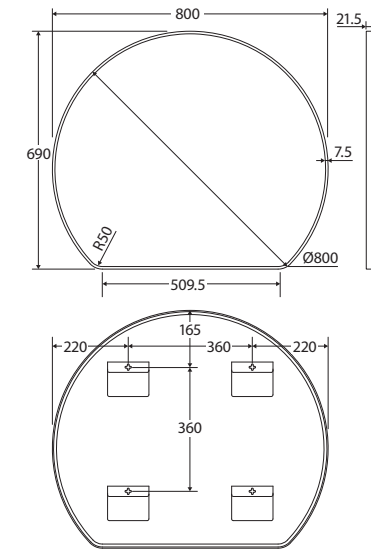

Sunrise

ROUND FRAMED MIRROR

800 x 690 MM

Features

- 5 mm thick glass mirror
- Aluminium frame – powder-coated matte white, matte black and anodised urban brass finishes
- Can be mounted in any direction using pre-attached, non-removable brackets
- Copper-free to prevent corrosion
- Rust-resistant
- Includes wall mounting screws and plugs

While we aim to ensure specifications are correct at the time of publication, Fienza reserves the right to make modifications without prior notice. Physical colour may vary from image shown. All measurements are shown in millimetres. Always use physical product measurements for mark-ups and roughing-in as the technical drawing may differ from actual product received.