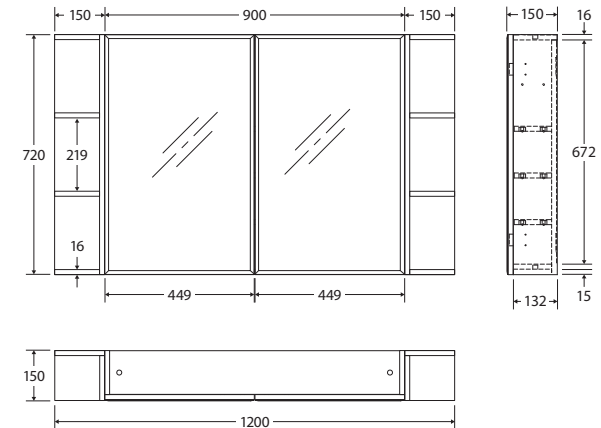

Bevel Edge MIRROR CABINET

900MM, 2 SIDE SHELVES

Features

- 5 mm thick glass with bevel edge
- Copper free mirror treated with resin emulsion paint to protect against corrosion
- Soft-close doors with overhang fingerpull
- Three internal board shelves
- Made from E1 MDF board with a 2-Pac gloss white finish
- Strong 16 mm thick backing board

Easy to install: with high quality backing boards, fixings can be placed anywhere through the back of the cabinet.

Available in

Gloss White
BSS120

Cleaning & Care

- Clean mirrors with a combination of 30% methylated spirits to 70% water and a soft cloth designed for use on glass surfaces.
- Clean cabinet with mild soapy water using a clean, soft cloth.
- Do not use harsh detergents, bleach, abrasive cleaners or cream/wax cleaners. These substances can result in scratches and/or deposit build-ups that will affect the appearance.
- Avoid placing hot objects, such as hair straighteners, on any surface as these will cause discolouration and marking.
- Spills of hair dye, after-shave lotion, nail polish and remover, aerosol spray and other harsh chemicals should be removed immediately to prevent damage and discolouration.

While we aim to ensure specifications are correct at the time of publication, Fienza reserves the right to make modifications without prior notice. Physical colour may vary from image shown. All measurements are shown in millimetres. For MDF cabinetry, please allow +/- 5 mm tolerance per 1000 mm for manufacturing variance in straightness. Always use physical product measurements for mark-ups and roughing-in as the technical drawing may differ from actual product received.