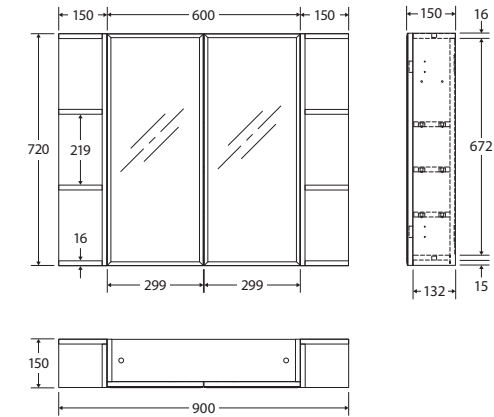

Bevel Edge MIRROR CABINET

600MM, 2 SIDE SHELVES

Features

- 5 mm thick glass with bevel edge
- Copper free mirror treated with resin emulsion paint to protect against corrosion
- Soft-close doors with overhang fingerpull
- Three internal board shelves
- Made from E1 MDF board with a 2-Pac gloss white finish
- Strong 16 mm thick backing board

Easy to install: with high quality backing boards, fixings can be placed anywhere through the back of the cabinet.

Available in

Gloss White
BSS90

Cleaning & Care

- Clean mirrors with a combination of 30% methylated spirits to 70% water and a soft cloth designed for use on glass surfaces.
- Clean cabinet with mild soapy water using a clean, soft cloth.
- Do not use harsh detergents, bleach, abrasive cleaners or cream/wax cleaners. These substances can result in scratches and/or deposit build-ups that will affect the appearance.
- Avoid placing hot objects, such as hair straighteners, on any surface as these will cause discolouration and marking.
- Spills of hair dye, after-shave lotion, nail polish and remover, aerosol spray and other harsh chemicals should be removed immediately to prevent damage and discolouration.

While we aim to ensure specifications are correct at the time of publication, Fienza reserves the right to make modifications without prior notice. Physical colour may vary from image shown. All measurements are shown in millimetres. For MDF cabinetry, please allow +/- 5 mm tolerance per 1000 mm for manufacturing variance in straightness. Always use physical product measurements for mark-ups and roughing-in as the technical drawing may differ from actual product received.