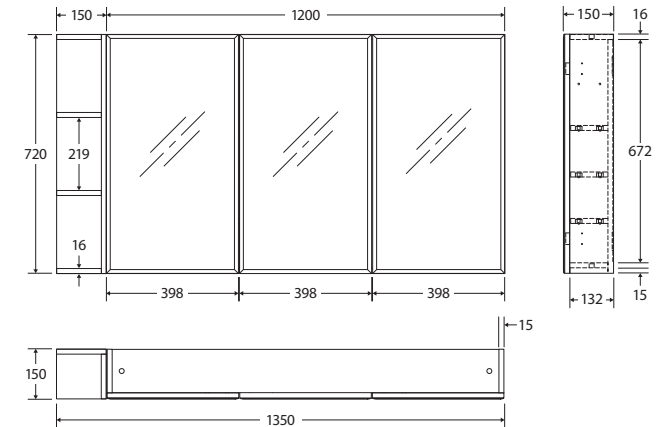

Bevel Edge MIRROR CABINET

1200MM, 1 SIDE SHELF

Features

- 5 mm thick glass with bevel edge
- Copper free mirror treated with resin emulsion paint to protect against corrosion
- Soft-close doors with overhang fingerpull
- Three internal board shelves
- Reversible - Side shelf can be mounted on the left or right-side of the cabinet
- Made from E1 MDF board with a 2-Pac gloss white finish
- Strong 16 mm thick backing board

Easy to install: with high quality backing boards, fixings can be placed anywhere through the back of the cabinet.

Available in

Gloss White
BS135

Cleaning & Care

- Clean mirrors with a combination of 30% methylated spirits to 70% water and a soft cloth designed for use on glass surfaces.
- Clean cabinet with mild soapy water using a clean, soft cloth.
- Do not use harsh detergents, bleach, abrasive cleaners or cream/wax cleaners. These substances can result in scratches and/or deposit build-ups that will affect the appearance.
- Avoid placing hot objects, such as hair straighteners, on any surface as these will cause discolouration and marking.
- Spills of hair dye, after-shave lotion, nail polish and remover, aerosol spray and other harsh chemicals should be removed immediately to prevent damage and discolouration.

While we aim to ensure specifications are correct at the time of publication, Fienza reserves the right to make modifications without prior notice. Physical colour may vary from image shown. All measurements are shown in millimetres. For MDF cabinetry, please allow +/- 5 mm tolerance per 1000 mm for manufacturing variance in straightness. Always use physical product measurements for mark-ups and roughing-in as the technical drawing may differ from actual product received.