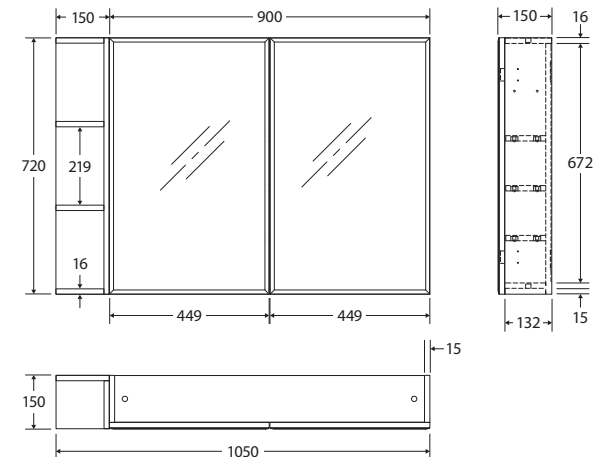

Bevel Edge MIRROR CABINET

900MM, 1 SIDE SHELF

Features

- 5 mm thick glass with bevel edge
- Copper free mirror treated with resin emulsion paint to protect against corrosion
- Soft-close doors with overhang fingerpull
- Three internal board shelves
- Reversible - Side shelf can be mounted on the left or right-side of the cabinet
- Made from E1 MDF board with a 2-Pac gloss white finish
- Strong 16 mm thick backing board

Easy to install: with high quality backing boards, fixings can be placed anywhere through the back of the cabinet.

Available in

Gloss White
BS105

Cleaning & Care

- Clean mirrors with a combination of 30% methylated spirits to 70% water and a soft cloth designed for use on glass surfaces.
- Clean cabinet with mild soapy water using a clean, soft cloth.
- Do not use harsh detergents, bleach, abrasive cleaners or cream/wax cleaners. These substances can result in scratches and/or deposit build-ups that will affect the appearance.
- Avoid placing hot objects, such as hair straighteners, on any surface as these will cause discolouration and marking.
- Spills of hair dye, after-shave lotion, nail polish and remover, aerosol spray and other harsh chemicals should be removed immediately to prevent damage and discolouration.

While we aim to ensure specifications are correct at the time of publication, Fienza reserves the right to make modifications without prior notice. Physical colour may vary from image shown. All measurements are shown in millimetres. For MDF cabinetry, please allow +/- 5 mm tolerance per 1000 mm for manufacturing variance in straightness. Always use physical product measurements for mark-ups and roughing-in as the technical drawing may differ from actual product received.