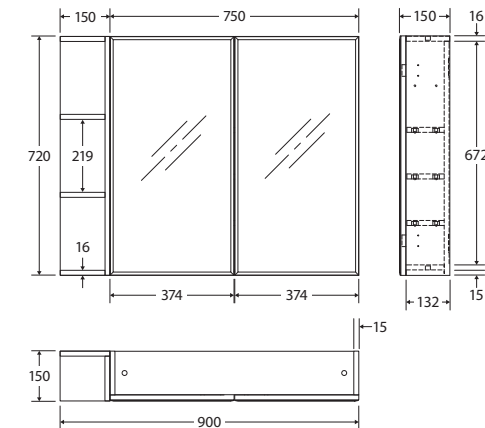

Bevel Edge MIRROR CABINET

600MM, 1 SIDE SHELF

Features

- 5 mm thick glass with bevel edge
- Copper free mirror treated with resin emulsion paint to protect against corrosion
- Soft-close doors with overhang fingerpull
- Three internal board shelves
- Reversible - Side shelf can be mounted on the left or right-side of the cabinet
- Made from E1 MDF board with a 2-Pac gloss white finish
- Strong 16 mm thick backing board

Easy to install: with high quality backing boards, fixings can be placed anywhere through the back of the cabinet.

Available in

Gloss White

BS90

Cleaning & Care

- Clean mirrors with a combination of 30% methylated spirits to 70% water and a soft cloth designed for use on glass surfaces.
- Clean cabinet with mild soapy water using a clean, soft cloth.
- Do not use harsh detergents, bleach, abrasive cleaners or cream/wax cleaners. These substances can result in scratches and/or deposit build-ups that will affect the appearance.
- Avoid placing hot objects, such as hair straighteners, on any surface as these will cause discolouration and marking.
- Spills of hair dye, after-shave lotion, nail polish and remover, aerosol spray and other harsh chemicals should be removed immediately to prevent damage and discolouration.

While we aim to ensure specifications are correct at the time of publication, Fienza reserves the right to make modifications without prior notice. Physical colour may vary from image shown. All measurements are shown in millimetres. For MDF cabinetry, please allow +/- 5 mm tolerance per 1000 mm for manufacturing variance in straightness. Always use physical product measurements for mark-ups and roughing-in as the technical drawing may differ from actual product received.