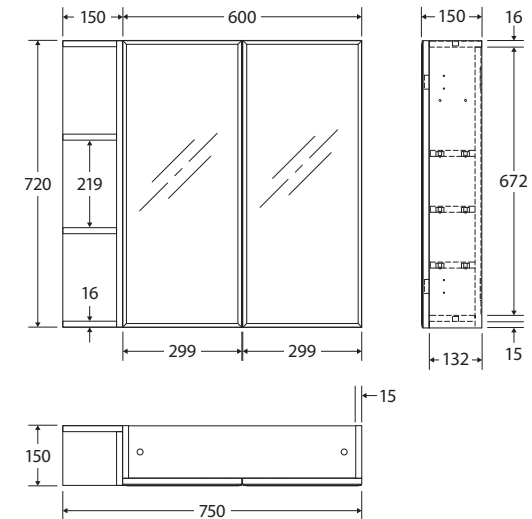

Bevel Edge MIRROR CABINET

600MM, 1 SIDE SHELF

Features

- 5 mm thick glass with bevel edge
- Copper free mirror treated with resin emulsion paint to protect against corrosion
- Soft-close doors with overhang fingerpull
- Three internal board shelves
- Reversible - Side shelf can be mounted on the left or right-side of the cabinet
- Made from E1 MDF board with a 2-Pac gloss white finish
- Strong 16 mm thick backing board

Easy to install: with high quality backing boards, fixings can be placed anywhere through the back of the cabinet.

Available in

Gloss White

BS75

Cleaning & Care

- Clean mirrors with a combination of 30% methylated spirits to 70% water and a soft cloth designed for use on glass surfaces.
- Clean cabinet with mild soapy water using a clean, soft cloth.
- Do not use harsh detergents, bleach, abrasive cleaners or cream/wax cleaners. These substances can result in scratches and/or deposit build-ups that will affect the appearance.
- Avoid placing hot objects, such as hair straighteners, on any surface as these will cause discolouration and marking.
- Spills of hair dye, after-shave lotion, nail polish and remover, aerosol spray and other harsh chemicals should be removed immediately to prevent damage and discolouration.

While we aim to ensure specifications are correct at the time of publication, Fienza reserves the right to make modifications without prior notice. Physical colour may vary from image shown. All measurements are shown in millimetres. For MDF cabinetry, please allow +/- 5 mm tolerance per 1000 mm for manufacturing variance in straightness. Always use physical product measurements for mark-ups and roughing-in as the technical drawing may differ from actual product received.