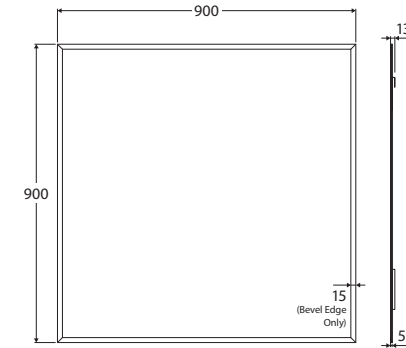

Rectangular Mirror

WITH MOUNTING BRACKETS

900 x 900 MM

Features

- CAT acrylic backing and resin emulsion painted to protect against corrosion and black spots
- 5 mm thick glass
- Copper free to prevent corrosion
- Can be mounted in portrait or landscape orientation using pre-attached, non-removable brackets