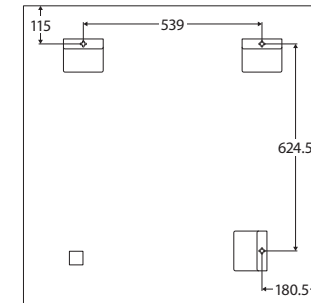

Rectangular Mirror

WITH MOUNTING BRACKETS

900 x 900 MM

Features

- CAT acrylic backing and resin emulsion painted to protect against corrosion and black spots
- 5 mm thick glass
- Copper free to prevent corrosion
- Can be mounted in portrait or landscape orientation using pre-attached, non-removable brackets

While we aim to ensure specifications are correct at the time of publication, Fienza reserves the right to make modifications without prior notice. Physical colour may vary from image shown. All measurements are shown in millimetres. Always use physical product measurements for mark-ups and roughing-in as the technical drawing may differ from actual product received.