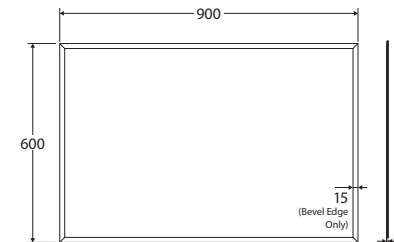

Rectangular Mirror

GLUE-ON
INSTALLATION
900 x 600 MM

Features

- 5 mm thick glass
- Copper free to prevent corrosion
- Glue-on installation
- Can be installed in portrait or landscape orientation

Available in

While we aim to ensure specifications are correct at the time of publication, Fienza reserves the right to make modifications without prior notice. Physical colour may vary from image shown. All measurements are shown in millimetres. Always use physical product measurements for mark-ups and roughing-in as the technical drawing may differ from actual product received.