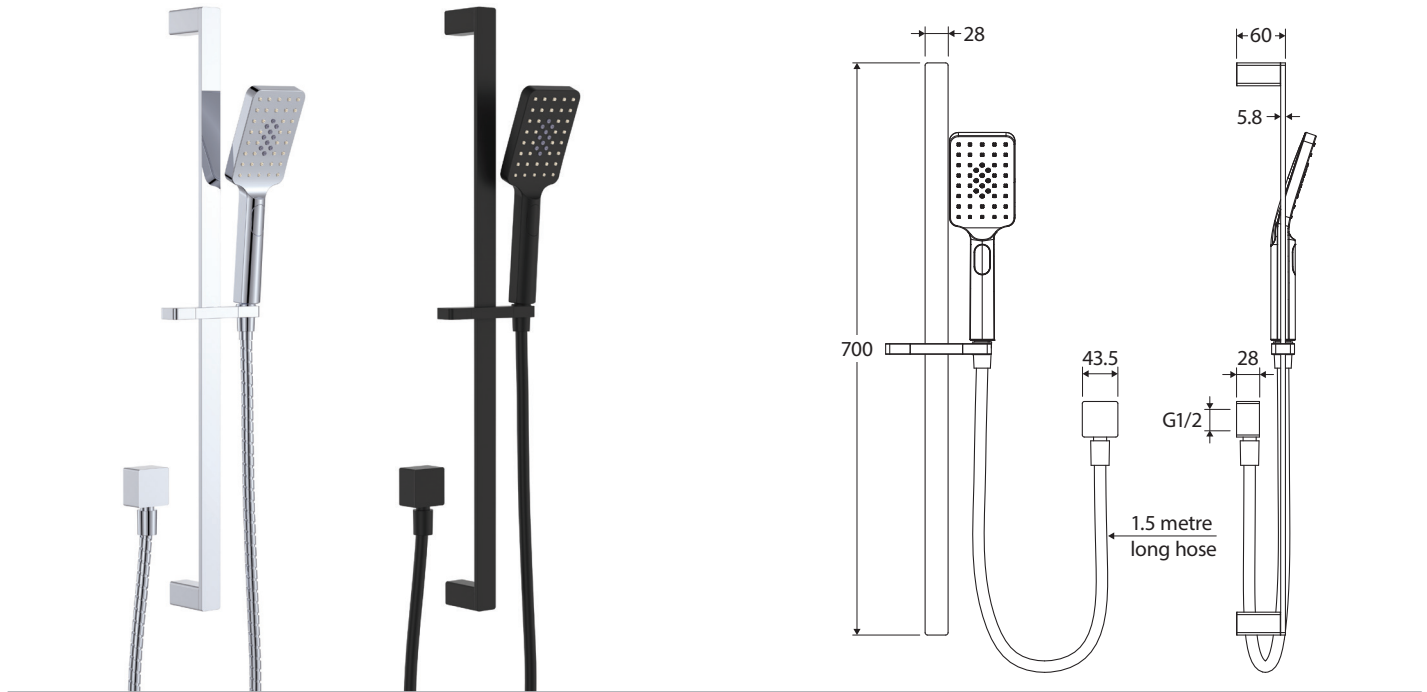

Tono® RAIL SHOWER

Features

WELS 3 Star rated, 9L/min

Rail:

- Slider to adjust height and angle of hand shower
- Made from solid brass
- 1.5 metre stainless steel hose (PVC on matte black model)

TONO Hand Piece (MSH116):

- Three water-flow settings: normal, massage or combination
- Easy to clean TPR nozzles
- Made from ABS

Please note: This product may have a visible Fienza or Watermark logo.

Available in

Chrome
444116

Electroplated
Matte Black
444116B