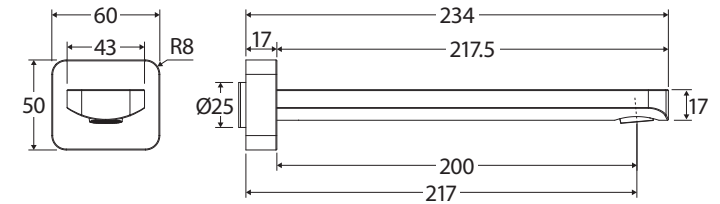

Tono®

BASIN/BATH OUTLET, 220MM

Features

- Wall mounted, fixed position
- Swivel basin aerator
- Free-flow aerator included for bath installation
- Push-fit installation
- Made from eco-friendly lead-free brass*
- Female 1/2" BSPP inlet
- **WELS 6 Star rated, 4.5L/min when installed over basin**

Please note: This product may have a visible Fienza or Watermark logo.

*Defined as containing less than 0.25% lead.

Lead Free*

Available in

Chrome
233116

Electroplated
Matte Black
233116B

PVD
Brushed Nickel
233116BN

PVD
Gun Metal
233116GM

PVD
Urban Brass
233116UB

Cleaning & Care

- Regularly clean with mild soapy water using a microfibre cloth.
- In highly polluted or coastal locations, we recommend cleaning 2-3 times per week.
- Do not use harsh detergents, bleach, cream cleansers or citrus based cleaners. These substances are abrasive and will damage the surface.
- Do not use undue pressure and wipe in one direction only.

While we aim to ensure specifications are correct at the time of publication, Fienza reserves the right to make modifications without prior notice. Physical colour may vary from image shown. All measurements are shown in millimetres. Always use physical product measurements for mark-ups and roughing-in as the technical drawing may differ from actual product received.