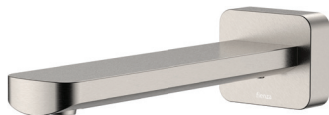

Tono®

BASIN/BATH OUTLET, 180MM

Features

- Wall mounted, fixed position
- Swivel basin aerator
- Free-flow aerator included for bath installation
- Push-fit installation
- Made from eco-friendly lead-free brass*
- Female 1/2" BSPP inlet
- **WELS 6 Star rated, 4.5L/min when installed over basin**

Please note: This product may have a visible Fienza or Watermark logo.

*Defined as containing less than 0.25% lead.

Lead Free*

Available in

Chrome
233115

Electroplated
Matte Black
233115B

PVD
Brushed Nickel
233115BN