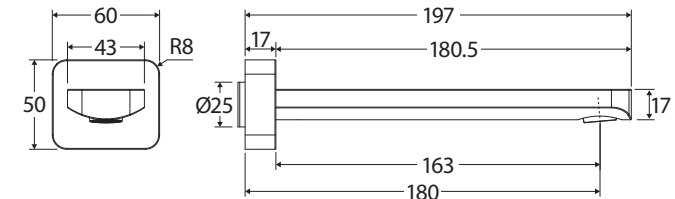

Tono®

BASIN/BATH OUTLET, 180MM

Features

- Wall mounted, fixed position
- Swivel basin aerator
- Free-flow aerator included for bath installation
- Push-fit installation
- Made from eco-friendly lead-free brass*
- Female 1/2" BSPP inlet
- **WELS 6 Star rated, 4.5L/min when installed over basin**

Please note: This product may have a visible Fienza or Watermark logo.

*Defined as containing less than 0.25% lead.

Lead Free*

Available in

Chrome
233115

Electroplated
Matte Black
233115B

PVD
Brushed Nickel
233115BN

PVD
Gun Metal
233115GM

PVD
Urban Brass
233115UB

Cleaning & Care

- Regularly clean with mild soapy water using a microfibre cloth.
- In highly polluted or coastal locations, we recommend cleaning 2-3 times per week.
- Do not use harsh detergents, bleach, cream cleansers or citrus based cleaners. These substances are abrasive and will damage the surface.
- Do not use undue pressure and wipe in one direction only.

While we aim to ensure specifications are correct at the time of publication, Fienza reserves the right to make modifications without prior notice. Physical colour may vary from image shown. All measurements are shown in millimetres. Always use physical product measurements for mark-ups and roughing-in as the technical drawing may differ from actual product received.