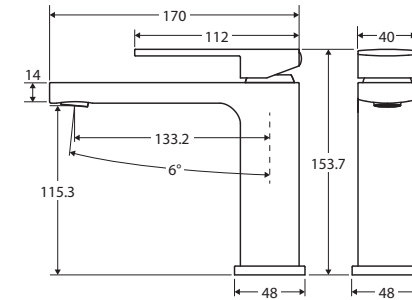

Tono®

BASIN MIXER

Features

- Soft square outlet
- Swivel aerator
- High quality European cartridge (25 mm)
- PEX split-resistant hoses
- Made from eco-friendly lead-free brass*
- **WELS 6 Star rated, 4.5L/min**

Please note: This product may have a visible Fienza or Watermark logo.

*Defined as containing less than 0.25% lead.