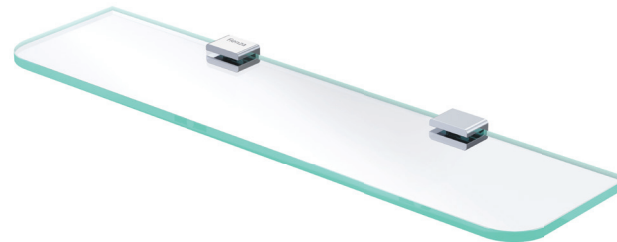

## GLASS SHELF

### Features

- Streamlined rectangular design
- 8 mm thick clear tempered glass shelf
- High strength brass mounting brackets (adjustable)

**Please Note:** These products may have a visible Fienza logo.