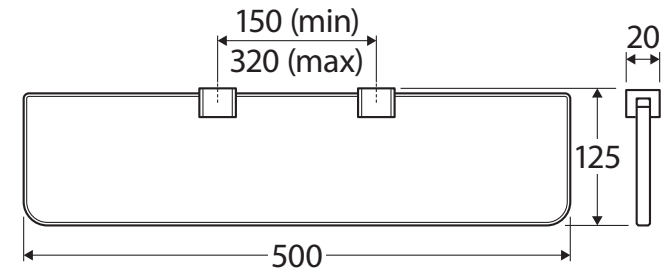

### Features

- Streamlined rectangular design
- 8 mm thick clear tempered glass shelf
- High strength brass mounting brackets (adjustable)

**Please Note:** These products may have a visible Fienza logo.

While we aim to ensure specifications are correct at the time of publication, Fienza reserves the right to make modifications without prior notice. Physical colour may vary from image shown. All measurements are shown in millimetres. Always use physical product measurements for mark-ups and roughing-in as the technical drawing may differ from actual product received.