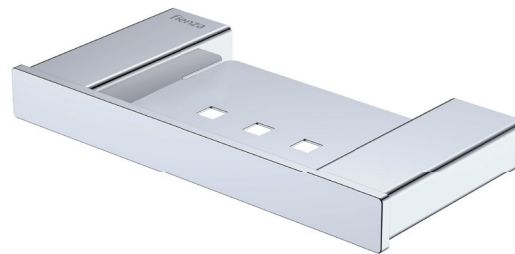

## SOAP SHELF

### Features

- Streamlined rectangular design
- Drain channel
- High-strength mounting brackets
- Made from stainless steel

**Please Note:** These products may have a visible Fienza logo.