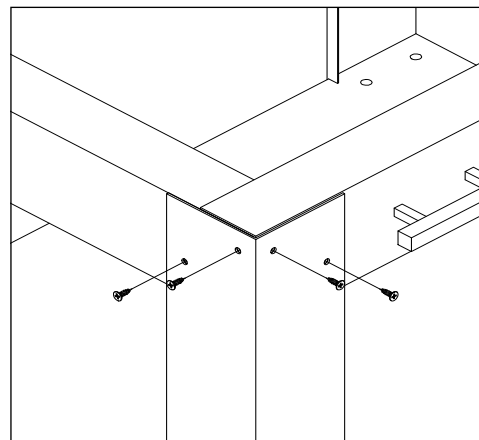

No assembly tools included

Euro Appliances

65 Glynburn Road, SA 5070

08 8165 1012

PIZZA TROLLEY INSTRUCTIONS

ASSEMBLY INSTRUCTIONS

PIZZA OVEN TROLLEY 60x80

- Use **M5 Bolt** to assemble frame
- Do **NOT** fully tighten until the whole unit is assembled