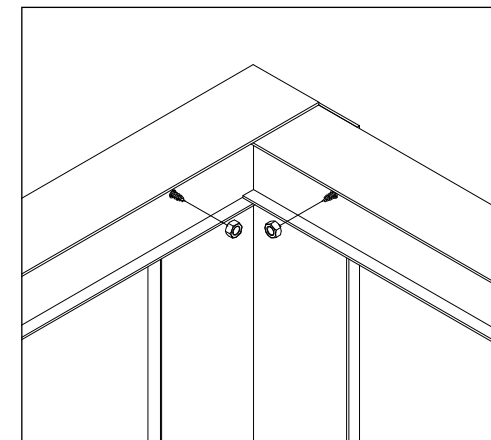

No assembly tools included

Euro Appliances

65 Glynburn Road, SA 5070

08 8165 1012

PIZZA TROLLEY INSTRUCTIONS

ASSEMBLY INSTRUCTIONS

PIZZA OVEN TROLLEY 60x80

- Use **M5 Bolt** to assemble frame
- Do **NOT** fully tighten until the whole unit is assembled