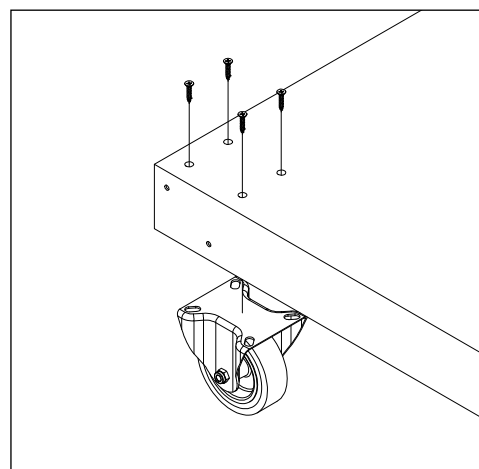

- Use **M6 Bolt and Nuts** to assemble legs