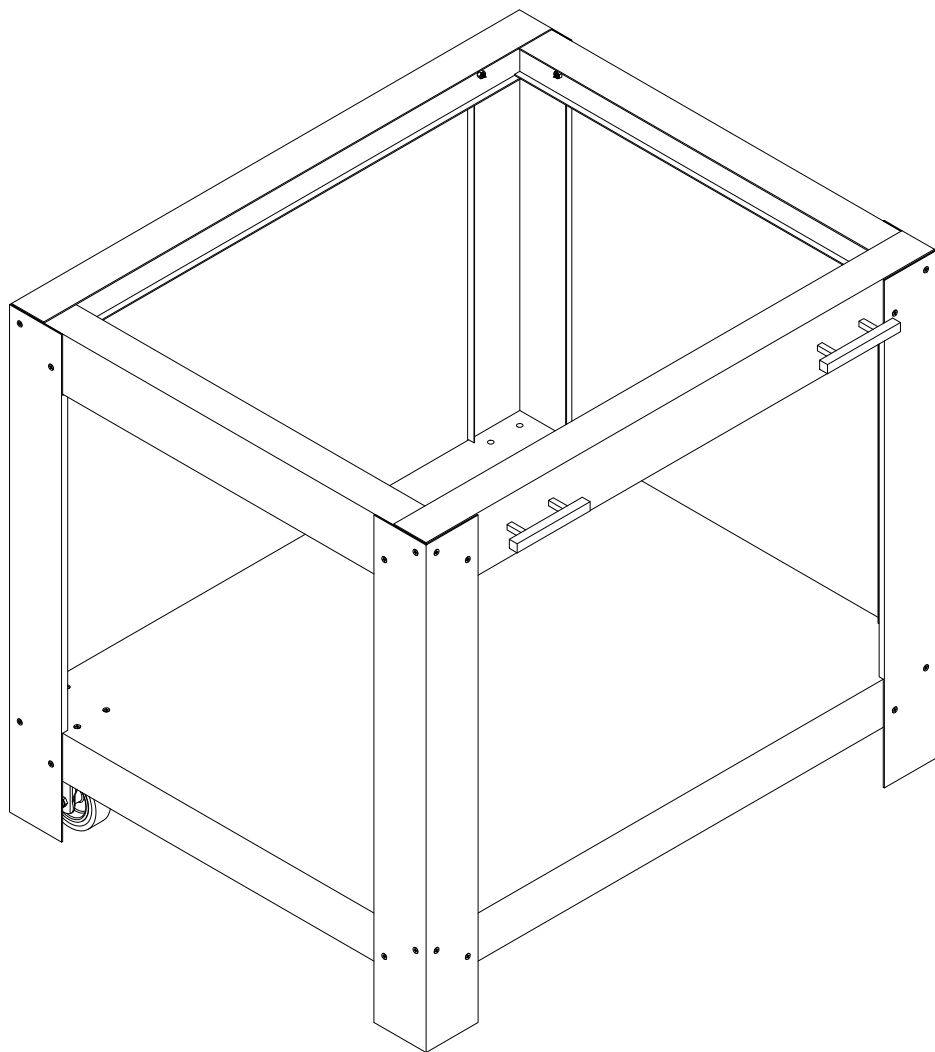

Flat Pack Includes:

40—M5 Bolts and Nuts

8—M6 Bolts and Nuts

2—Handles

2—Castor Wheels

1—Base Plate

1—Top Frame

4—Legs

No assembly tools included

Euro Appliances

65 Glynburn Road, SA 5070

08 8165 1012

PIZZA TROLLEY INSTRUCTIONS

ASSEMBLY INSTRUCTIONS

PIZZA OVEN TROLLEY 60x80

- Use **M5 Bolt** to assemble frame
- Do **NOT** fully tighten until the whole unit is assembled