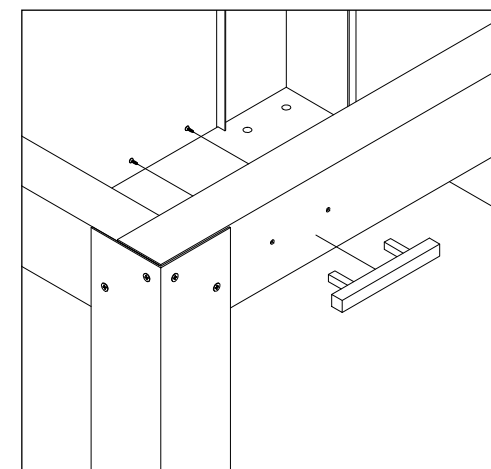

- Use **M5 Bolt and Nuts** to assemble handle