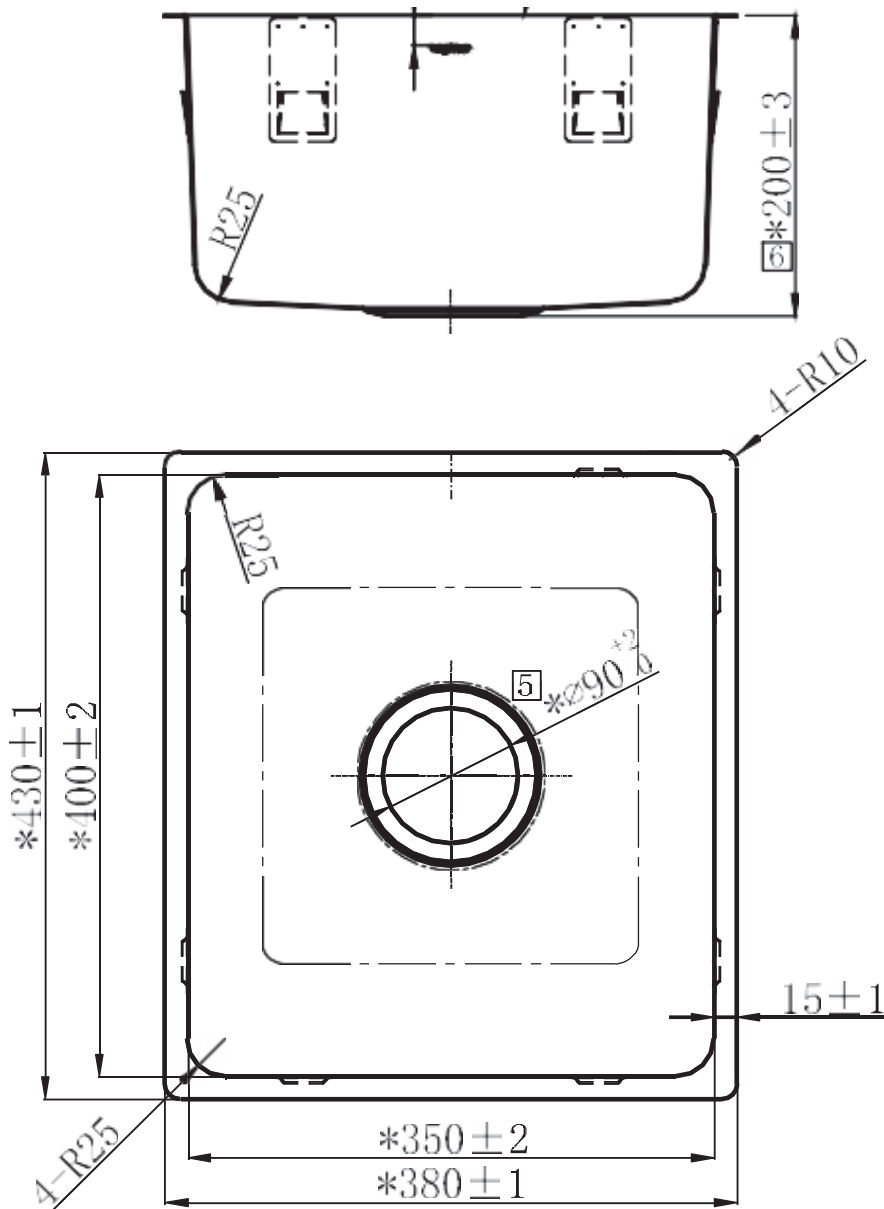

## Product Specifications.

<b>Colour</b>	Stainless Steel	<b>Bowl 1 Size &amp; Capacity</b>	28L
<b>Warranty</b>	25 years - sink & tub body 5 years - wastes and clips 1 year - seals and labour	<b>Inclusions</b>	1 x 90mm A3 basket waste Top and under mount clips Cutout template Sealing tape
<b>Material</b>	304 grade 18/10 stainless steel	<b>Maintenance &amp; Care</b>	Surfaces should be regularly cleaned with a soft, dampened cloth or sponge with warm, soapy water. Do not use abrasive brushes, scourers or harsh chemicals as these can damage the finish
<b>Configuration</b>	Single Bowl		
<b>Installation Type</b>	Universal - Top, Under or Flush mount		
<b>Design</b>	25mm radius corners		
<b>Tap Hole</b>	0		
<b>Finish</b>	Satin Brushed		
<b>Construction</b>	Drawn		
<b>Width</b>	440mm		
<b>Height</b>	390mm		
<b>Depth</b>	200mm		

For more information call 1800 BATHROOM (1800 228 476) or visit [raymor.com.au](http://raymor.com.au)

© Registered trademark of Tradelink. All dimensions are in millimetres. Dimensions are approximate and should be checked against the physical product before installation. Changes may be made to this specification without notice due to our commitment to continual improvement. See [raymor.com.au](http://raymor.com.au) for full warranty details.  
All dimensions in mm.

# Projix Single Bowl Universal Mount Sink Stainless Steel.

Product Code: 290609

For more information call 1800 BATHROOM (1800 228 476) or visit [raymor.com.au](http://raymor.com.au)

© Registered trademark of Tradelink. All dimensions are in millimetres. Dimensions are approximate and should be checked against the physical product before installation. Changes may be made to this specification without notice due to our commitment to continual improvement. See [raymor.com.au](http://raymor.com.au) for full warranty details.  
All dimensions in mm.