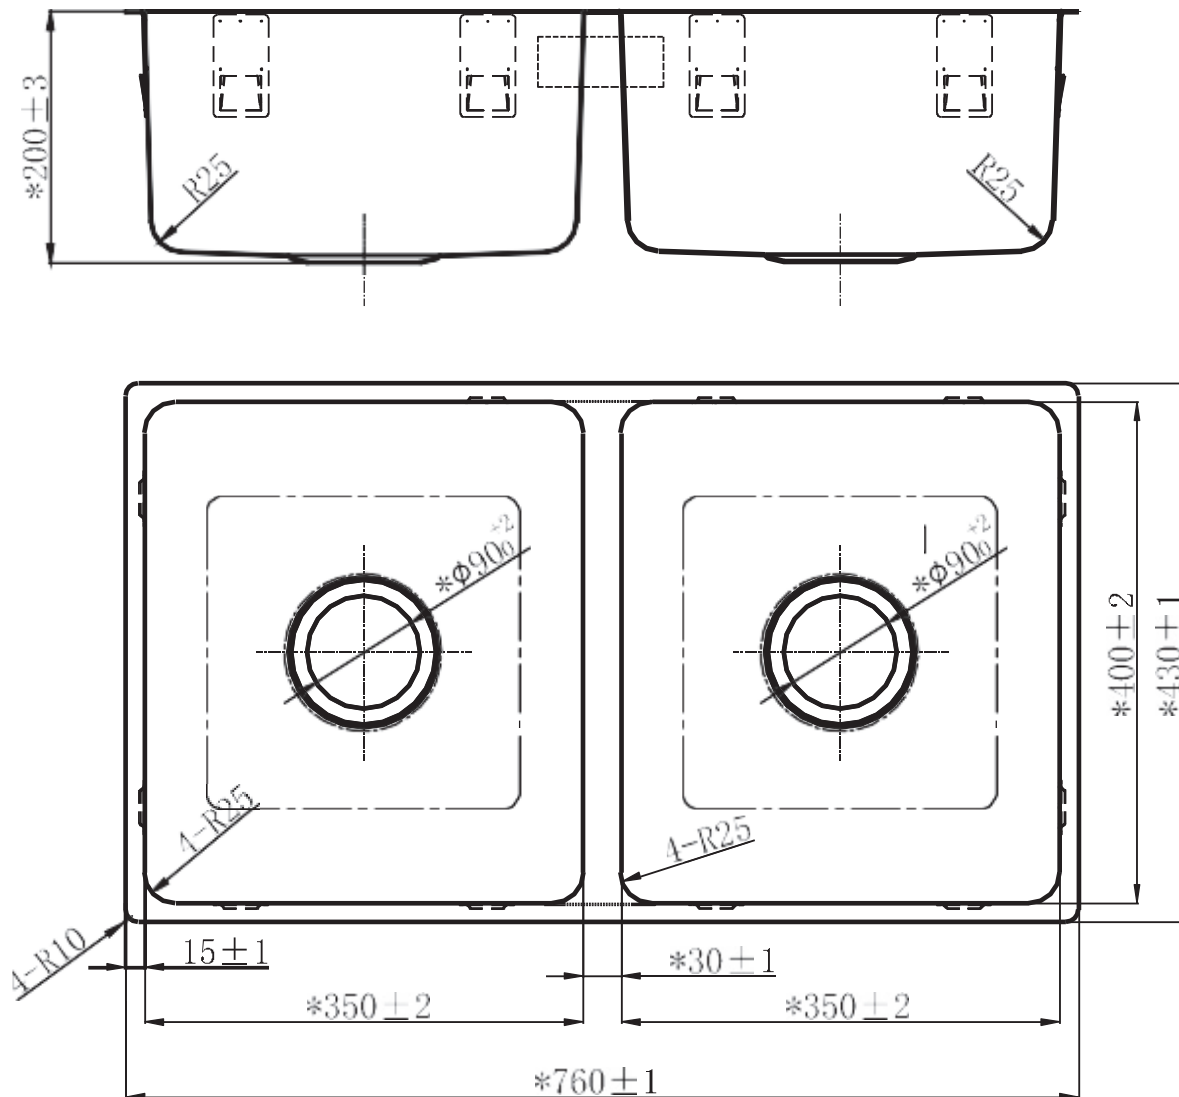

## Product Specifications.

<b>Colour</b>	Stainless Steel	<b>Bowl 1 Size &amp; Capacity</b>	28L
<b>Warranty</b>	25 years - sink & tub body 5 years - wastes and clips 1 year - seals and labour	<b>Bowl 2 Size &amp; Capacity</b>	28L
<b>Material</b>	304 grade 18/10 stainless steel	<b>Inclusions</b>	2 x 90mm A3 basket waste Top and under mount clips Cutout template Sealing tape
<b>Configuration</b>	Double Bowl	<b>Maintenance &amp; Care</b>	Surfaces should be regularly cleaned with a soft, dampened cloth or sponge with warm, soapy water. Do not use abrasive brushes, scourers or harsh chemicals as these can damage the finish
<b>Installation Type</b>	Universal - Top, Under or Flush mount		
<b>Design</b>	25mm radius corners		
<b>Tap Hole</b>	0		
<b>Finish</b>	Satin Brushed		
<b>Construction</b>	Drawn		
<b>Width</b>	770mm		
<b>Height</b>	440mm		
<b>Depth</b>	200mm		

For more information call 1800 BATHROOM (1800 228 476) or visit [raymor.com.au](http://raymor.com.au)

© Registered trademark of Tradelink. All dimensions are in millimetres. Dimensions are approximate and should be checked against the physical product before installation. Changes may be made to this specification without notice due to our commitment to continual improvement. See [raymor.com.au](http://raymor.com.au) for full warranty details.  
All dimensions in mm.

# Projix Double Bowl Universal Mount Sink Stainless Steel.

Product Code: 290610

For more information call 1800 BATHROOM (1800 228 476) or visit [raymor.com.au](http://raymor.com.au)

© Registered trademark of Tradelink. All dimensions are in millimetres. Dimensions are approximate and should be checked against the physical product before installation. Changes may be made to this specification without notice due to our commitment to continual improvement. See [raymor.com.au](http://raymor.com.au) for full warranty details.  
All dimensions in mm.