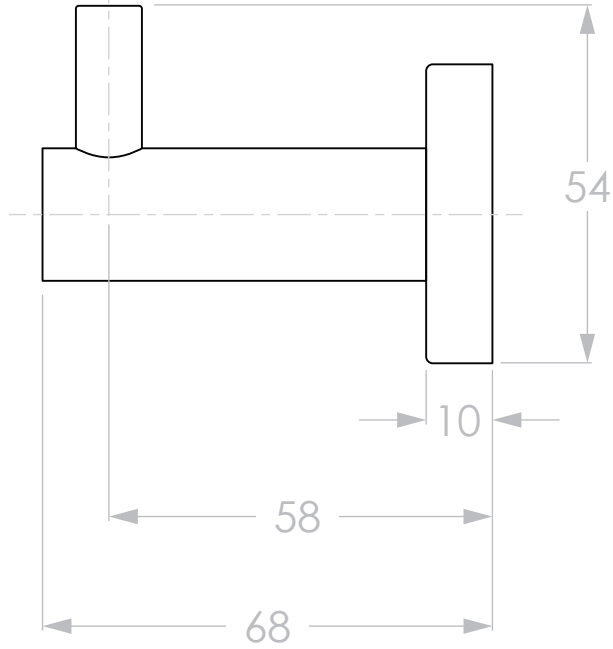

PRODUCT:	BLOOM ROBE HOOK
SIZE:	54H x 68D x 45W
TYPE:	ACCESSORY
VERSION: 02	DATE: 30/03/2023

CHROME
 MATTE BLACK (ELECTROPLATED)
 BRUSHED NICKEL (PVD)
 BRUSHED BRASS (PVD)
 BRUSHED GUNMETAL (PVD)

JACCBLMRHCP
 JACCBLMRHBK
 JACCBLMRHNK
 JACCBLMRHBB
 JACCBLMRHBGM

DO NOT MEASURE FROM DRAWING.
 ALL DIMENSIONS ARE IN MILLIMETRES.
 ALL DIMENSIONS ARE NOMINAL AND SUBJECT TO CHANGE.
 DO NOT DRILL OR ROUGH IN UNTIL YOU HAVE RECEIVED AND MEASURED YOUR PRODUCT.