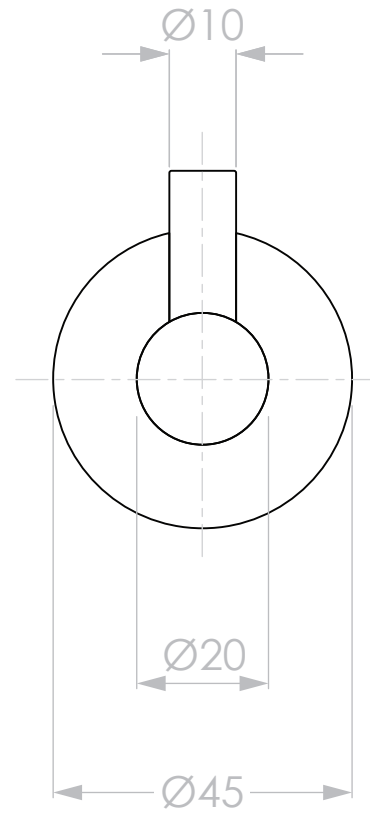

PRODUCT:	BLOOM ROBE HOOK
SIZE:	54H x 68D x 45W
TYPE:	ACCESSORY
VERSION: 02	DATE: 30/03/2023

CHROME
 MATTE BLACK (ELECTROPLATED)
 BRUSHED NICKEL (PVD)
 BRUSHED BRASS (PVD)
 BRUSHED GUNMETAL (PVD)

JACCBLMRHCP
 JACCBLMRHBK
 JACCBLMRHNK
 JACCBLMRHBB
 JACCBLMRHBGM

DO NOT MEASURE FROM DRAWING.
 ALL DIMENSIONS ARE IN MILLIMETRES.
 ALL DIMENSIONS ARE NOMINAL AND SUBJECT TO CHANGE.
 DO NOT DRILL OR ROUGH IN UNTIL YOU HAVE RECEIVED AND MEASURED YOUR PRODUCT.