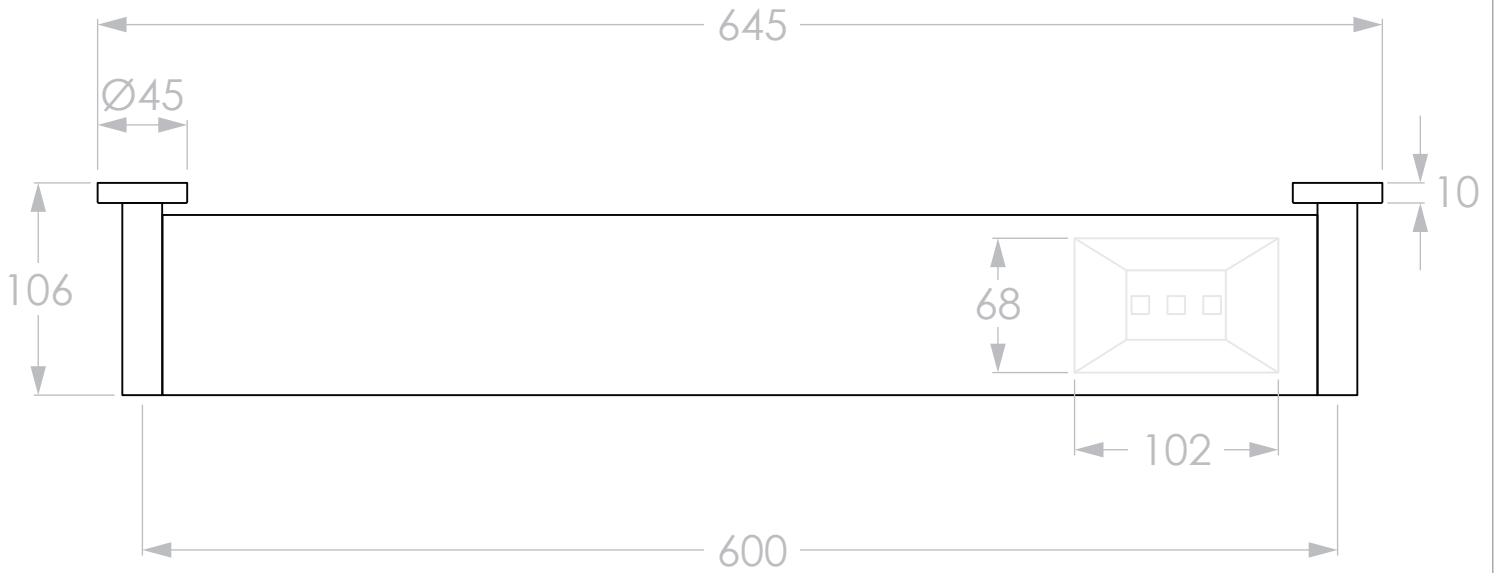

Adp

PRODUCT:	BLOOM SHOWER SHELF
SIZE:	45H x 106D x 645W
TYPE:	ACCESSORY
VERSION: 02	DATE: 30/03/2023

CHROME
MATTE BLACK (ELECTROPLATED)
BRUSHED NICKEL (PVD)
BRUSHED BRASS (PVD)
BRUSHED GUNMETAL (PVD)

JACCBLMSSCP
JACCBLMSSBK
JACCBLMSSNK
JACCBLMSSBB
JACCBLMSSBGM

DO NOT MEASURE FROM DRAWING.
ALL DIMENSIONS ARE IN MILLIMETRES.
ALL DIMENSIONS ARE NOMINAL AND SUBJECT TO CHANGE.
DO NOT DRILL OR ROUGH IN UNTIL YOU HAVE RECEIVED AND MEASURED YOUR PRODUCT.