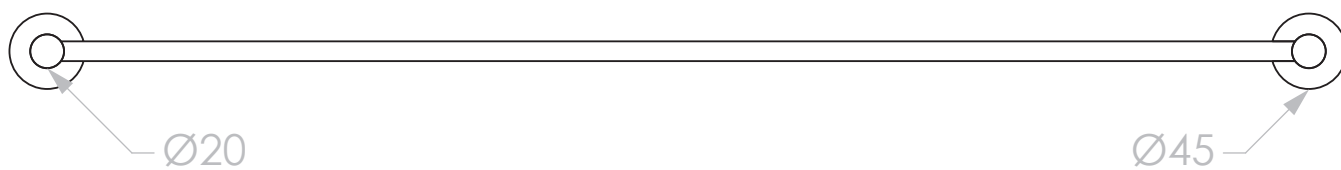

Adp

PRODUCT:	BLOOM SINGLE TOWEL RAIL
SIZE:	45H x 80D x 795W
TYPE:	ACCESSORY
VERSION: 02	DATE: 30/03/2023

CHROME
MATTE BLACK (ELECTROPLATED)
BRUSHED NICKEL (PVD)
BRUSHED BRASS (PVD)
BRUSHED GUNMETAL (PVD)

JACCBLMST75CP
JACCBLMST75BK
JACCBLMST75NK
JACCBLMST75BB
JACCBLMST75BGM

DO NOT MEASURE FROM DRAWING.
ALL DIMENSIONS ARE IN MILLIMETRES.
ALL DIMENSIONS ARE NOMINAL AND SUBJECT TO CHANGE.
DO NOT DRILL OR ROUGH IN UNTIL YOU HAVE RECEIVED AND MEASURED YOUR PRODUCT.
TOWEL RAIL CAN BE CUT DOWN TO SPECIFIC LENGTH.