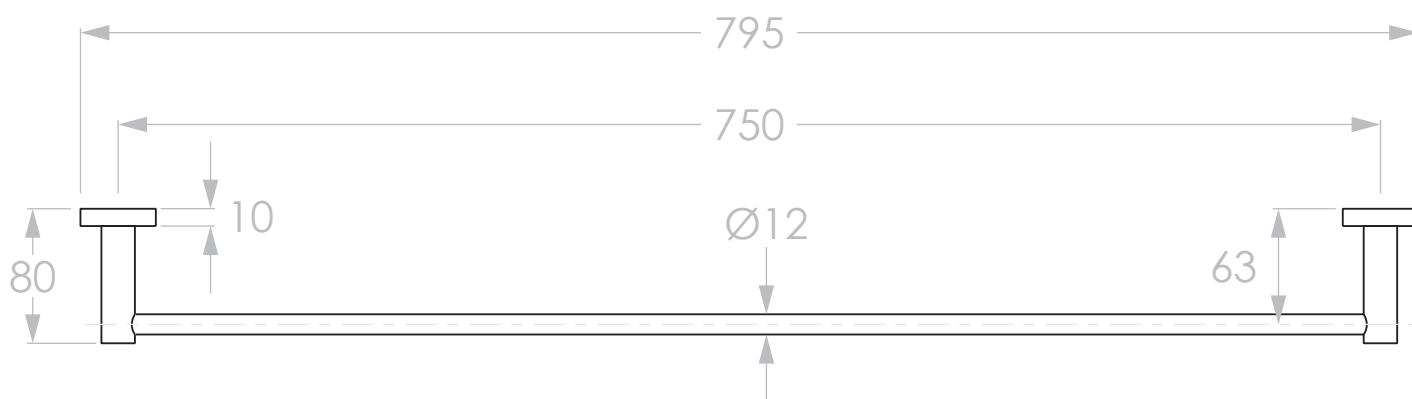

Adp

PRODUCT:	BLOOM SINGLE TOWEL RAIL
SIZE:	45H x 80D x 795W
TYPE:	ACCESSORY
VERSION: 02	DATE: 30/03/2023

CHROME
MATTE BLACK (ELECTROPLATED)
BRUSHED NICKEL (PVD)
BRUSHED BRASS (PVD)
BRUSHED GUNMETAL (PVD)

JACCBLMST75CP
JACCBLMST75BK
JACCBLMST75NK
JACCBLMST75BB
JACCBLMST75BGM

DO NOT MEASURE FROM DRAWING.
ALL DIMENSIONS ARE IN MILLIMETRES.
ALL DIMENSIONS ARE NOMINAL AND SUBJECT TO CHANGE.
DO NOT DRILL OR ROUGH IN UNTIL YOU HAVE RECEIVED AND MEASURED YOUR PRODUCT.
TOWEL RAIL CAN BE CUT DOWN TO SPECIFIC LENGTH.