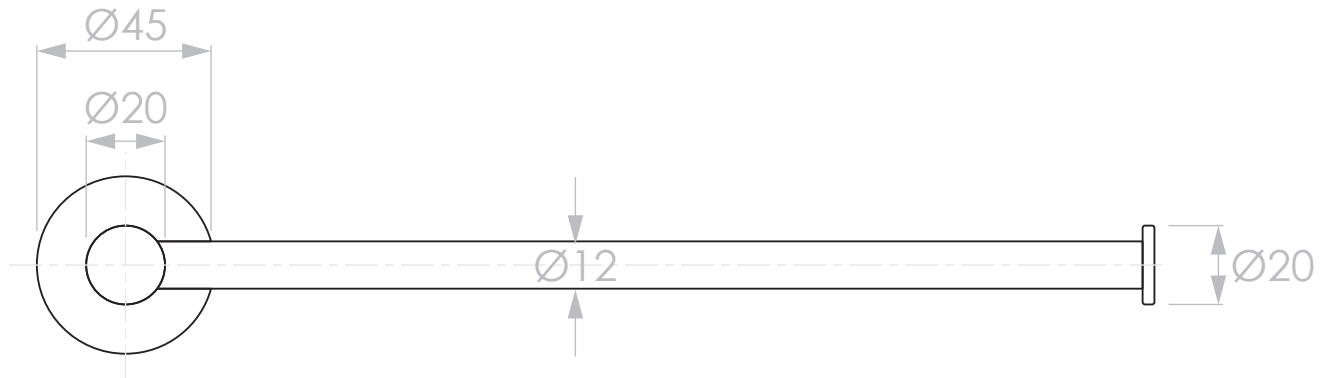

PRODUCT:	BLOOM HAND TOWEL RAIL
SIZE:	45H x 80D x 270W
TYPE:	ACCESSORY
VERSION: 02	DATE: 30/03/2023

CHROME
 MATTE BLACK (ELECTROPLATED)
 BRUSHED NICKEL (PVD)
 BRUSHED BRASS (PVD)
 BRUSHED GUNMETAL (PVD)

JACCBLMTRCP
 JACCBLMTRBK
 JACCBLMTRNK
 JACCBLMTRBB
 JACCBLMTRBGM

DO NOT MEASURE FROM DRAWING.
 ALL DIMENSIONS ARE IN MILLIMETRES.
 ALL DIMENSIONS ARE NOMINAL AND SUBJECT TO CHANGE.
 DO NOT DRILL OR ROUGH IN UNTIL YOU HAVE RECEIVED AND MEASURED YOUR PRODUCT.