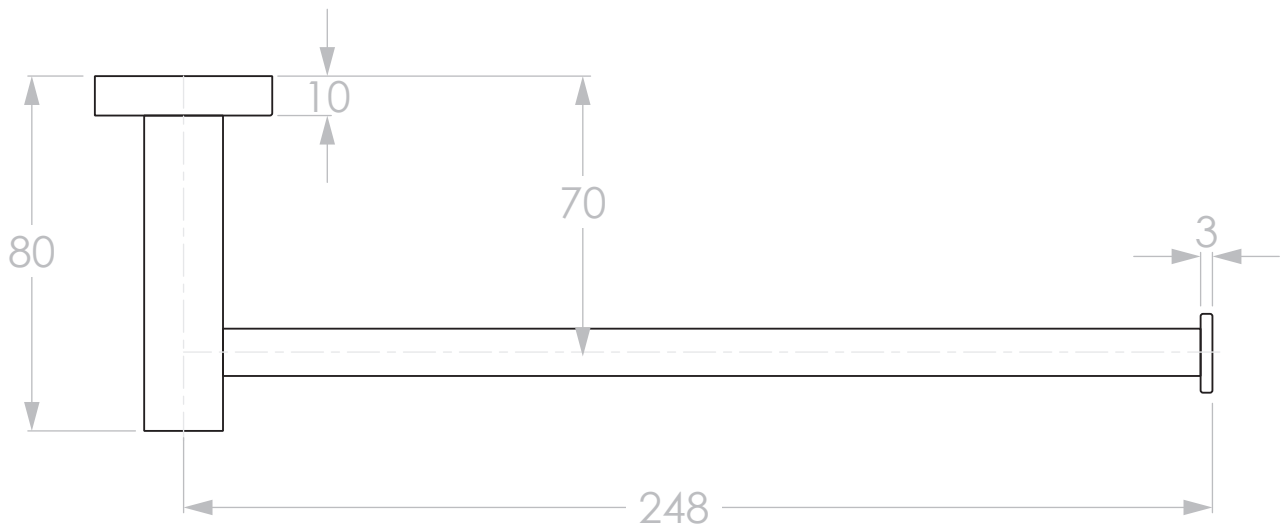

PRODUCT:	BLOOM HAND TOWEL RAIL
SIZE:	45H x 80D x 270W
TYPE:	ACCESSORY
VERSION: 02	DATE: 30/03/2023

CHROME
 MATTE BLACK (ELECTROPLATED)
 BRUSHED NICKEL (PVD)
 BRUSHED BRASS (PVD)
 BRUSHED GUNMETAL (PVD)

JACCBLMTRCP
 JACCBLMTRBK
 JACCBLMTRNK
 JACCBLMTRBB
 JACCBLMTRBGM

DO NOT MEASURE FROM DRAWING.
 ALL DIMENSIONS ARE IN MILLIMETRES.
 ALL DIMENSIONS ARE NOMINAL AND SUBJECT TO CHANGE.
 DO NOT DRILL OR ROUGH IN UNTIL YOU HAVE RECEIVED AND MEASURED YOUR PRODUCT.