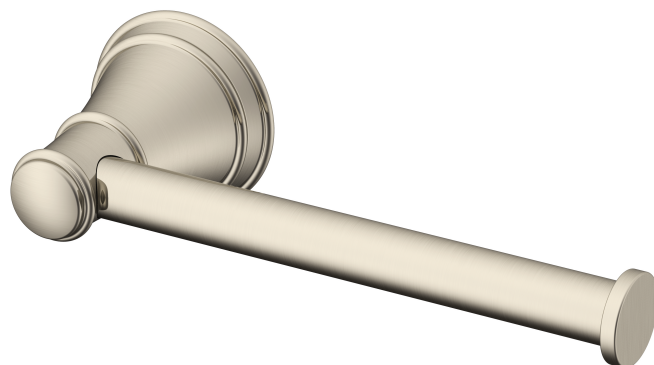

PRODUCT:	ETERNAL TOILET ROLL HOLDER
SIZE:	52H x 66D x 174W
TYPE:	ACCESSORY
VERSION: 01	DATE: 11/04/2023

CHROME (CHROMIUM PLATED)
 MATTE BLACK (ELECTROPLATED)
 BRUSHED NICKEL (PVD)
 BRUSHED BRASS (PVD)
 BRUSHED COPPER (PVD)

JACCSOETOC
 JACCSOETOBK
 JACCSOETONK
 JACCSOETOB
 JACCSOETOB

DO NOT MEASURE FROM DRAWING.
 ALL DIMENSIONS ARE IN MILLIMETRES.
 ALL DIMENSIONS ARE NOMINAL AND SUBJECT TO CHANGE.
 DO NOT DRILL OR ROUGH IN UNTIL YOU HAVE RECEIVED AND MEASURED YOUR PRODUCT.