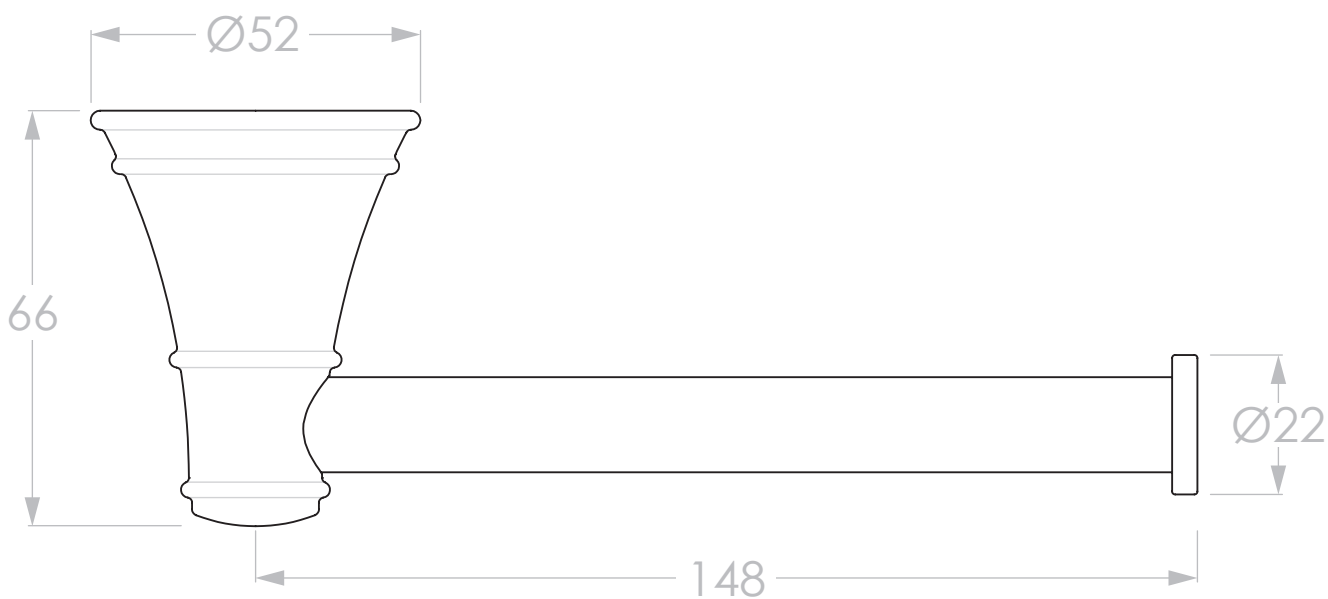

PRODUCT:	ETERNAL TOILET ROLL HOLDER
SIZE:	52H x 66D x 174W
TYPE:	ACCESSORY
VERSION: 01	DATE: 11/04/2023

CHROME (CHROMIUM PLATED)
 MATTE BLACK (ELECTROPLATED)
 BRUSHED NICKEL (PVD)
 BRUSHED BRASS (PVD)
 BRUSHED COPPER (PVD)

JACCSOETOC
 JACCSOETOBK
 JACCSOETONK
 JACCSOETOB
 JACCSOETOB

DO NOT MEASURE FROM DRAWING.
 ALL DIMENSIONS ARE IN MILLIMETRES.
 ALL DIMENSIONS ARE NOMINAL AND SUBJECT TO CHANGE.
 DO NOT DRILL OR ROUGH IN UNTIL YOU HAVE RECEIVED AND MEASURED YOUR PRODUCT.