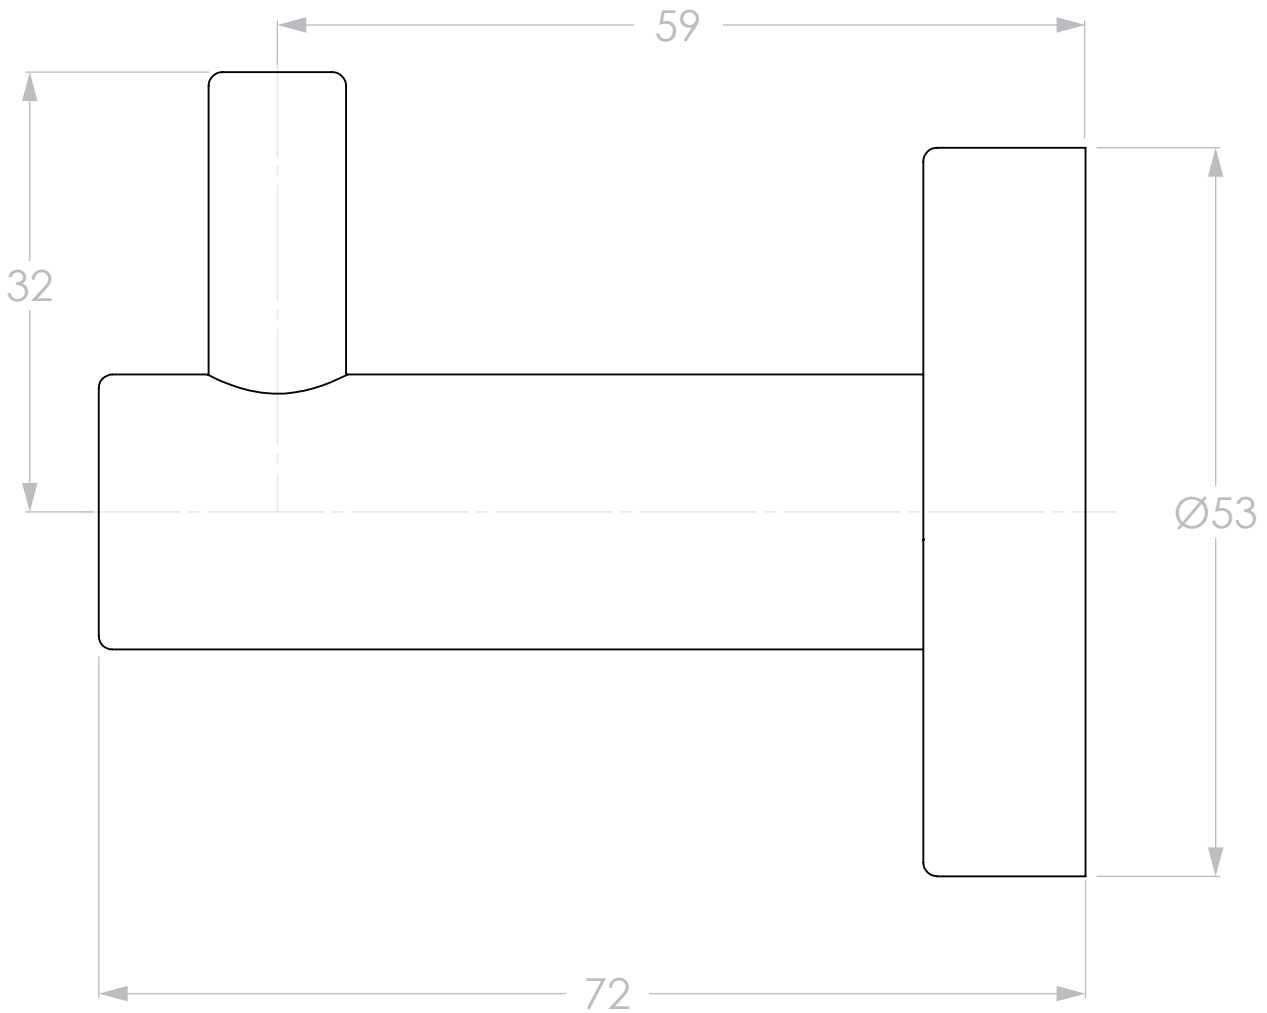

PRODUCT:	SOUL ROBE HOOK
SIZE:	58.5H x 72D x 53W
TYPE:	ACCESSORY
VERSION: 02	DATE: 30/03/2023

CHROME (CHROMIUM PLATED)
 MATTE WHITE (POWDER COATED)
 MATTE BLACK (ELECTROPLATED)
 BRUSHED NICKEL (PVD)
 BRUSHED BRASS (PVD)
 BRUSHED COPPER (PVD)

JACCSOURHCP
 JACCSOURHWH
 JACCSOURHBK
 JACCSOURHMK
 JACCSOURHBB
 JACCSOURHBCO

DO NOT MEASURE FROM DRAWING.
 ALL DIMENSIONS ARE IN MILLIMETRES.
 ALL DIMENSIONS ARE NOMINAL AND SUBJECT TO CHANGE.
 DO NOT DRILL OR ROUGH IN UNTIL YOU HAVE RECEIVED AND MEASURED YOUR PRODUCT.