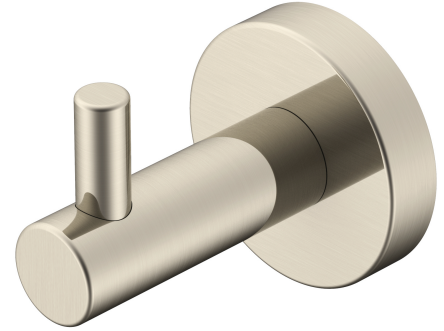

PRODUCT:	SOUL ROBE HOOK
SIZE:	58.5H x 72D x 53W
TYPE:	ACCESSORY
VERSION: 02	DATE: 30/03/2023

CHROME (CHROMIUM PLATED)
MATTE WHITE (POWDER COATED)
MATTE BLACK (ELECTROPLATED)
BRUSHED NICKEL (PVD)
BRUSHED BRASS (PVD)
BRUSHED COPPER (PVD)

JACCSOURHCP
JACCSOURHWH
JACCSOURHBK
JACCSOURHMK
JACCSOURHBB
JACCSOURHBCO

DO NOT MEASURE FROM DRAWING.
ALL DIMENSIONS ARE IN MILLIMETRES.
ALL DIMENSIONS ARE NOMINAL AND SUBJECT TO CHANGE.
DO NOT DRILL OR ROUGH IN UNTIL YOU HAVE RECEIVED AND MEASURED YOUR PRODUCT.