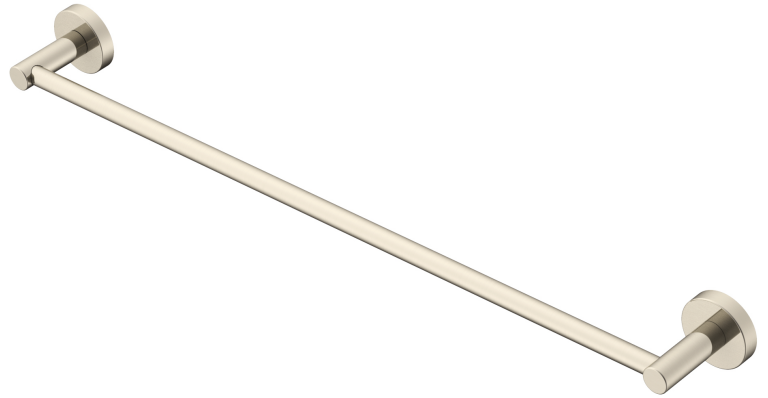

Adp

PRODUCT:	SOUL SINGLE TOWEL RAIL 600
SIZE:	53H x 77D x 653W
TYPE:	ACCESSORY
VERSION: 02	DATE: 30/03/2023

CHROME (CHROMIUM PLATED)
MATTE WHITE (POWDER COATED)
MATTE BLACK (ELECTROPLATED)
BRUSHED NICKEL (PVD)
BRUSHED BRASS (PVD)
BRUSHED COPPER (PVD)

JACCSOUST6CP
JACCSOUST6WH
JACCSOUST6BK
JACCSOUST6NK
JACCSOUST6BB
JACCSOUST6BCO

DO NOT MEASURE FROM DRAWING.
ALL DIMENSIONS ARE IN MILLIMETRES.
ALL DIMENSIONS ARE NOMINAL AND SUBJECT TO CHANGE.
DO NOT DRILL OR ROUGH IN UNTIL YOU HAVE RECEIVED AND MEASURED YOUR PRODUCT.