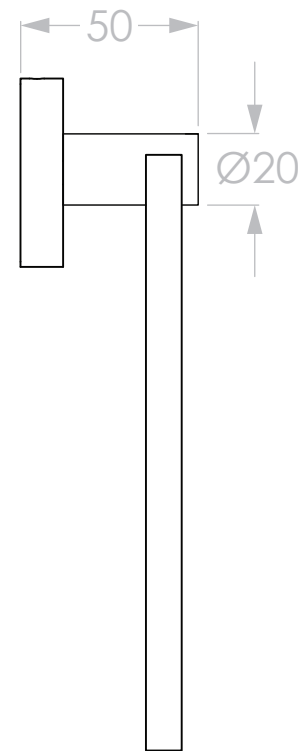

PRODUCT:	SOUL TOWEL RING
SIZE:	195H x 50D x 168W
TYPE:	ACCESSORY
VERSION: 02	DATE: 30/03/2023

CHROME (CHROMIUM PLATED)
 MATTE WHITE (POWDER COATED)
 MATTE BLACK (ELECTROPLATED)
 BRUSHED NICKEL (PVD)
 BRUSHED BRASS (PVD)
 BRUSHED COPPER (PVD)

JACCSOUTRCP
 JACCSOUTRWH
 JACCSOUTRBK
 JACCSOUTRNBK
 JACCSOUTRBB
 JACCSOUTRBCO

DO NOT MEASURE FROM DRAWING.
 ALL DIMENSIONS ARE IN MILLIMETRES.
 ALL DIMENSIONS ARE NOMINAL AND SUBJECT TO CHANGE.
 DO NOT DRILL OR ROUGH IN UNTIL YOU HAVE RECEIVED AND MEASURED YOUR PRODUCT.