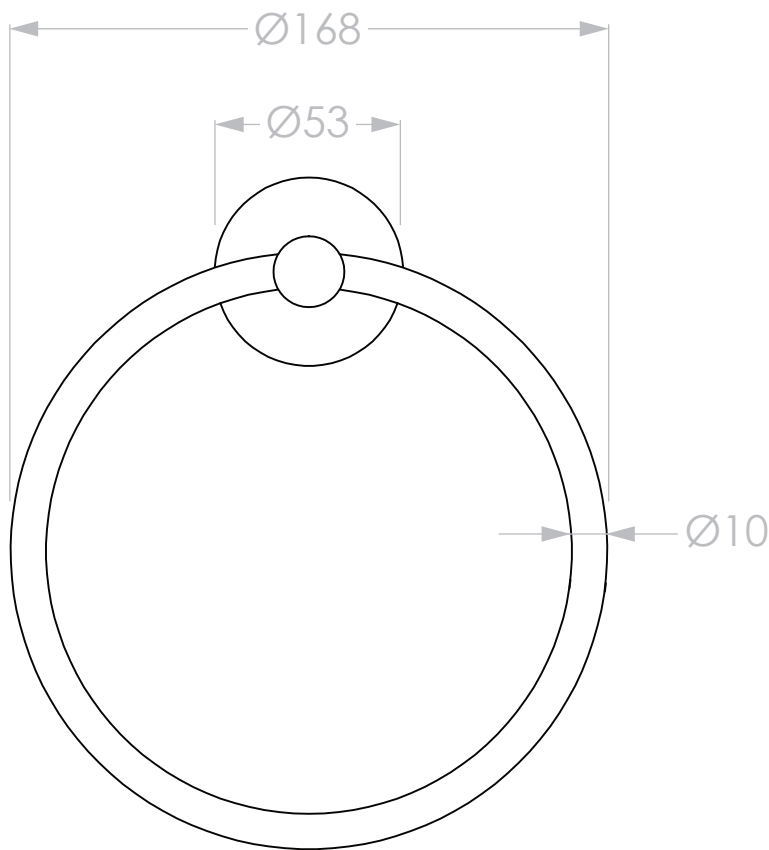

PRODUCT:	SOUL TOWEL RING
SIZE:	195H x 50D x 168W
TYPE:	ACCESSORY
VERSION: 02	DATE: 30/03/2023

CHROME (CHROMIUM PLATED)
 MATTE WHITE (POWDER COATED)
 MATTE BLACK (ELECTROPLATED)
 BRUSHED NICKEL (PVD)
 BRUSHED BRASS (PVD)
 BRUSHED COPPER (PVD)

JACCSOUTRCP
 JACCSOUTRWH
 JACCSOUTRBK
 JACCSOUTRNBK
 JACCSOUTRBB
 JACCSOUTRBCO

DO NOT MEASURE FROM DRAWING.
 ALL DIMENSIONS ARE IN MILLIMETRES.
 ALL DIMENSIONS ARE NOMINAL AND SUBJECT TO CHANGE.
 DO NOT DRILL OR ROUGH IN UNTIL YOU HAVE RECEIVED AND MEASURED YOUR PRODUCT.