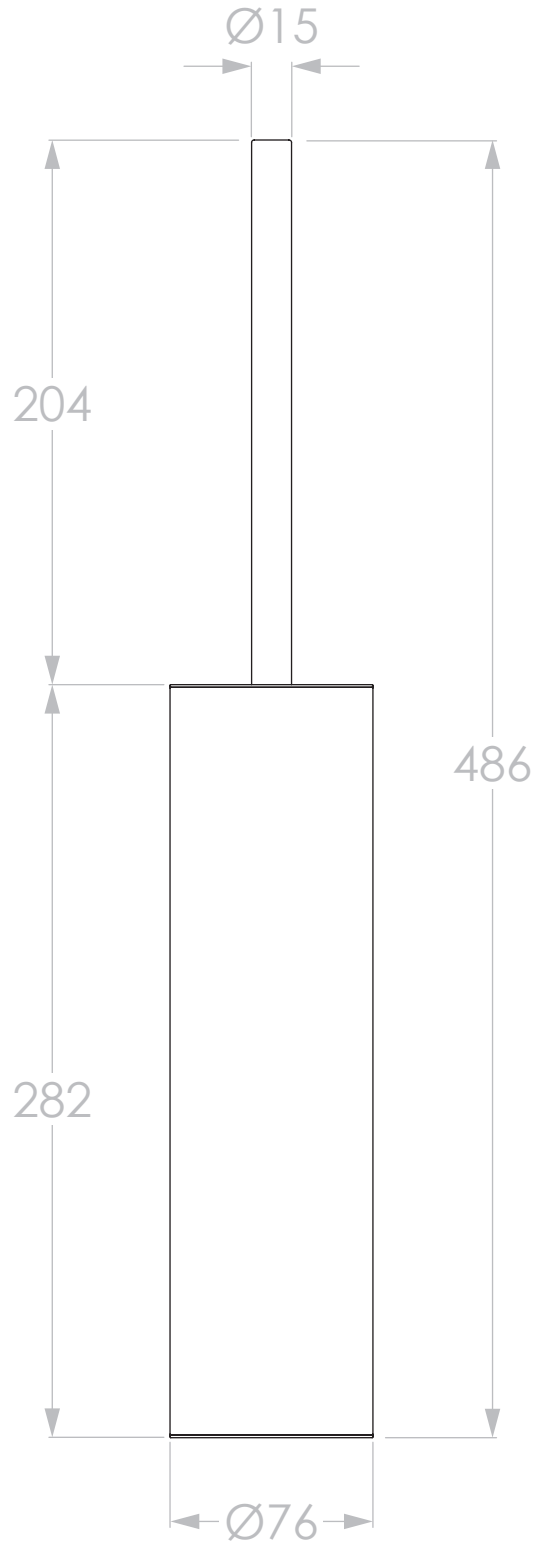

PRODUCT:	TOILET BRUSH
SIZE:	486H x 76D x 76W
TYPE:	ACCESSORY
VERSION: 01	DATE: 12/04/2023

CHROME  
MATTE WHITE  
MATTE BLACK  
BRUSHED NICKEL  
BRUSHED BRASS  
BRUSHED COPPER

JACCTBCP  
JTAPSQWH  
JACCTBBK  
JTAPSQNK  
JACCTBBB  
JACCTBBCO

DO NOT MEASURE FROM DRAWING.  
ALL DIMENSIONS ARE IN MILLIMETRES.  
ALL DIMENSIONS ARE NOMINAL AND SUBJECT TO CHANGE.  
DO NOT DRILL OR ROUGH IN UNTIL YOU HAVE RECEIVED AND MEASURED YOUR PRODUCT.