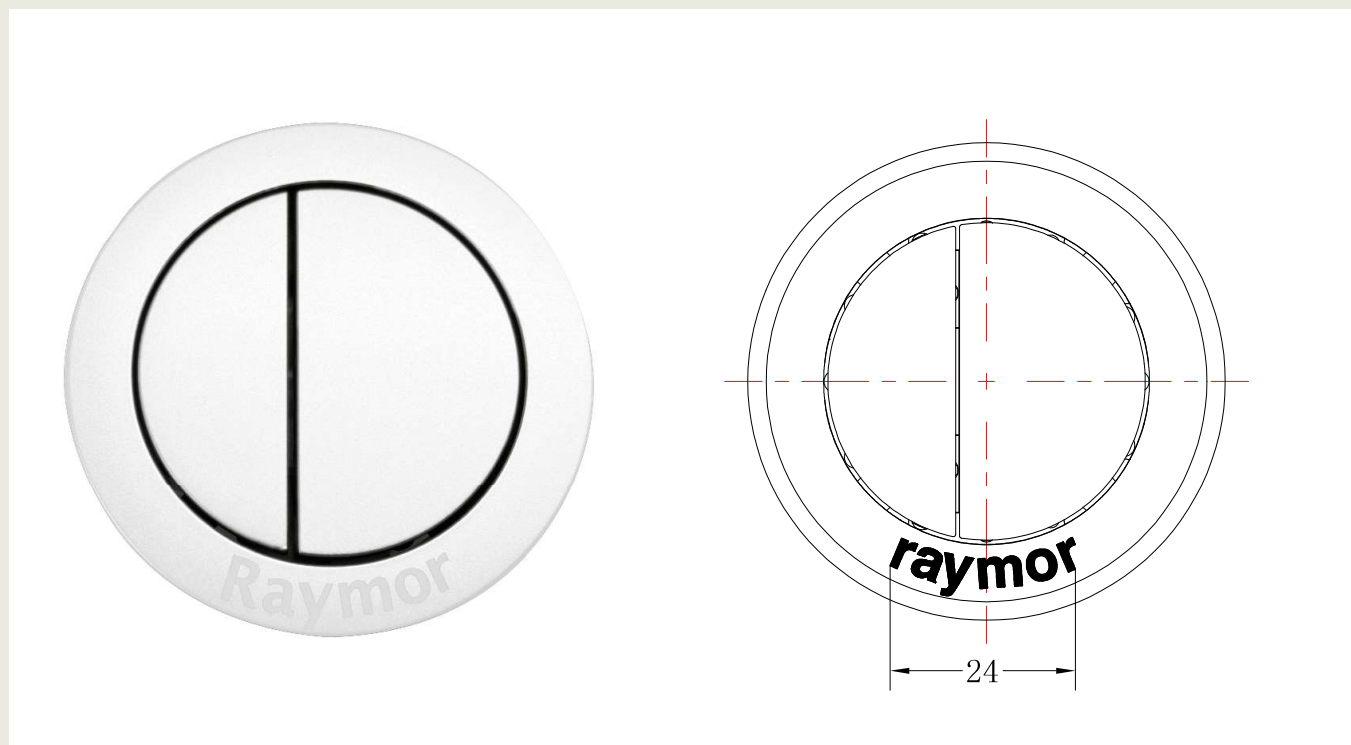

Cistern Flush Button Gloss White.

Product Code: 290625

Product Specifications.

Warranty	5 years - flush button, PVD and electroplate finishes, fittings.	Operation	Mechanical, half and full flush
Material	ABS	Compatibility	All Raymor back to wall and close coupled cisterns
Colour	Gloss White	Inclusions	1 x Flush Button Installation Instructions *etched logo may vary, updated on 2024 stock
Width	70mm	Maintenance & Care	Surfaces should be regularly cleaned with a soft, dampened cloth or sponge with warm, soapy water. Do not use abrasive brushes, scourers or harsh chemicals as these can damage the finish
Height	230mm		
Depth	70mm		
Design	Round		

All dimensions in mm.
Version 1

raymor