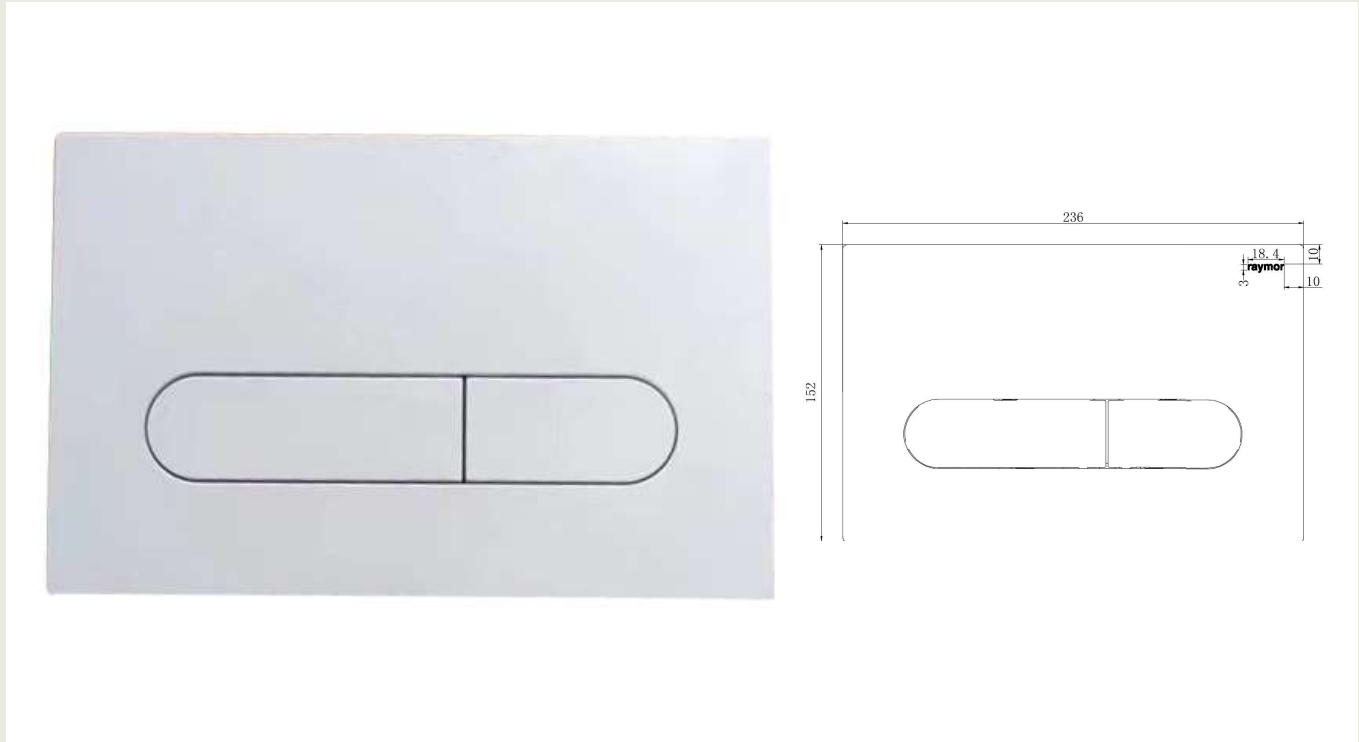

# Wall Dual Flush Button Oval Gloss White.

Product Code: 290622

## Product Specifications.

<b>Warranty</b>	5 years - flush button, PVD and electroplate finishes, fittings.	<b>Operation</b>	Mechanical, half and full flush
<b>Material</b>	ABS	<b>Compatibility</b>	Suitable for installation with In Wall cisterns 133141 and 133137
<b>Colour</b>	Gloss White	<b>Inclusions</b>	1 x Flush Button Installation Instructions *etched logo may vary, updated on 2024 stock
<b>Width</b>	236mm	<b>Maintenance &amp; Care</b>	Surfaces should be regularly cleaned with a soft, dampened cloth or sponge with warm, soapy water. Do not use abrasive brushes, scourers or harsh chemicals as these can damage the finish
<b>Height</b>	152mm		
<b>Depth</b>	8mm		
<b>Design</b>	Oval		

All dimensions in mm.

Version 1

**raymor**