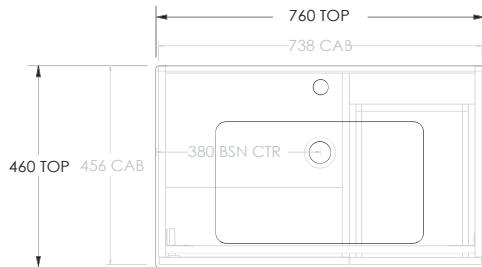

For more information call 1800 BATHROOM (1800 228 476) or visit raymor.com.au

© Registered trademark of Tradelink. All dimensions are in millimetres. Dimensions are approximate and should be checked against the physical product before installation. Changes may be made to this specification without notice due to our commitment to continual improvement. See raymor.com.au for full warranty details.

All dimensions in mm.
Version 1

raymor

Ascot Floor or Wall Mount Vanity 750mm 2 Draw RH 1 Door.

Product Code: N/A

Polar White
(Gloss or
Matte)

Natural
Walnut Silk
(Matte)

Plantation
Ash Silk
(Matte)

Palmera
Oak Silk
(Matte)

All dimensions in mm.

Version 1

raymor