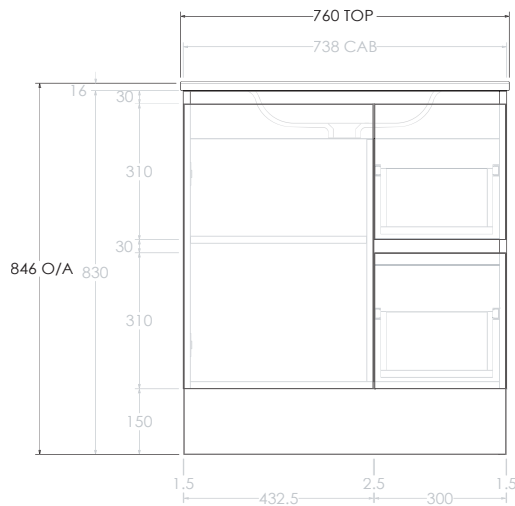

Ascot Floor or Wall Mount Vanity 750mm 2 Draw RH 1 Door.

Product Code: N/A

Product Specifications.

Installation type	Wall Hung or Floor standing
Colour	White
Finish	Gloss
Warranty	10 years cabinet - vanities, mirrored cabinets (excluding mirror) 7 years - hardware, runners, hinges 5 years - vitreous china top 1 year - mirrors (including mirrored surfaces on cabinets), plug and waste, overflow rings, seals and labour
Width	750mm
Height	Floor Standing 850mm / Wall Hung 700mm
Depth	460mm
Top type	Moulded top with intergrated basin
Top Material	Vitreous china
No. Bowls	1
Bowl Orientation	Centre
Tap Hole	1
Tap Hole Orientation	12 o'clock
Overflow	Yes
Plug & Waste Included	Yes - Chrome mushroom pop up plug and waste

For more information call 1800 BATHROOM (1800 228 476) or visit raymor.com.au

© Registered trademark of Tradelink. All dimensions are in millimetres. Dimensions are approximate and should be checked against the physical product before installation. Changes may be made to this specification without notice due to our commitment to continual improvement. See raymor.com.au for full warranty details.

All dimensions in mm.
Version 1

raymor

Ascot Floor or Wall Mount Vanity 750mm 2 Draw RH 1 Door.

Product Code: N/A

Polar White
(Gloss or
Matte)

Natural
Walnut Silk
(Matte)

Plantation
Ash Silk
(Matte)

Palmera
Oak Silk
(Matte)

All dimensions in mm.

Version 1

raymor