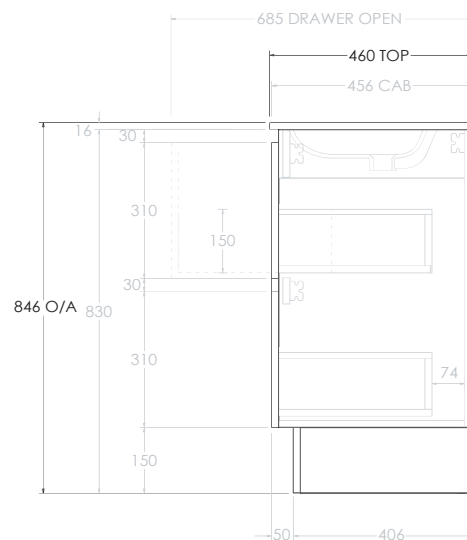

Ascot Floor or Wall Mount Vanity 750mm 2 Draw RH 1 Door.

Product Code: N/A

Product Specifications.

Installation type	Wall Hung or Floor standing
Colour	White
Finish	Gloss
Warranty	10 years cabinet - vanities, mirrored cabinets (excluding mirror) 7 years - hardware, runners, hinges 5 years - vitreous china top 1 year - mirrors (including mirrored surfaces on cabinets), plug and waste, overflow rings, seals and labour
Width	750mm
Height	Floor Standing 850mm / Wall Hung 700mm
Depth	460mm
Top type	Moulded top with intergrated basin
Top Material	Vitreous china
No. Bowls	1
Bowl Orientation	Centre
Tap Hole	1
Tap Hole Orientation	12 o'clock
Overflow	Yes
Plug & Waste Included	Yes - Chrome mushroom pop up plug and waste

For more information call 1800 BATHROOM (1800 228 476) or visit raymor.com.au

© Registered trademark of Tradelink. All dimensions are in millimetres. Dimensions are approximate and should be checked against the physical product before installation. Changes may be made to this specification without notice due to our commitment to continual improvement. See raymor.com.au for full warranty details.

All dimensions in mm.
Version 1

raymor

Ascot Floor or Wall Mount Vanity 750mm 2 Draw RH 1 Door.

Product Code: N/A

Polar White
(Gloss or
Matte)

Natural
Walnut Silk
(Matte)

Plantation
Ash Silk
(Matte)

Palmera
Oak Silk
(Matte)

All dimensions in mm.

Version 1

raymor