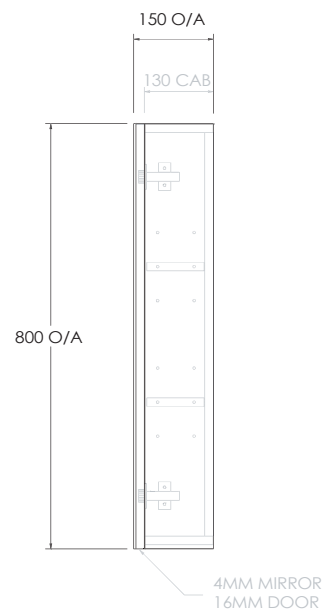

Ascot Mirror Cabinet 600mm.

Product Code: N/A

Other variants available

- 294514 Ascot Mirror Cabinet 600mm Polar White Gloss
- 294515 Ascot Mirror Cabinet 600mm Polar White Matte
- 294516 Ascot Mirror Cabinet 600mm Amaro
- 294522 Ascot Mirror Cabinet 600mm Plantation Ash
- 294523 Ascot Mirror Cabinet 600mm Natural Walnut
- 294530 Ascot Mirror Cabinet 600mm Palomera Oak
- 294535 Ascot Mirror Cabinet 600mm Grey Nouveau
- 294536 Ascot Mirror Cabinet 600mm Oxford
- 294537 Ascot Mirror Cabinet 600mm Black

For more information call 1800 BATHROOM (1800 228 476) or visit raymor.com.au

® Registered trademark of Tradelink. All dimensions are in millimetres. Dimensions are approximate and should be checked against the physical product before installation. Changes may be made to this specification without notice due to our commitment to continual improvement. See raymor.com.au for full warranty details.

All dimensions in mm.

Version 1

raymor