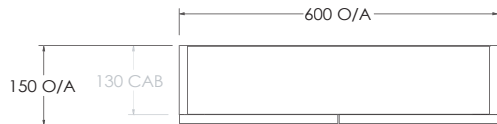

Ascot Mirror Cabinet 600mm.

Product Code: N/A

Other variants available

- 294514 Ascot Mirror Cabinet 600mm Polar White Gloss
- 294515 Ascot Mirror Cabinet 600mm Polar White Matte
- 294516 Ascot Mirror Cabinet 600mm Amaro
- 294522 Ascot Mirror Cabinet 600mm Plantation Ash
- 294523 Ascot Mirror Cabinet 600mm Natural Walnut
- 294530 Ascot Mirror Cabinet 600mm Palomera Oak
- 294535 Ascot Mirror Cabinet 600mm Grey Nouveau
- 294536 Ascot Mirror Cabinet 600mm Oxford
- 294537 Ascot Mirror Cabinet 600mm Black

For more information call 1800 BATHROOM (1800 228 476) or visit raymor.com.au

® Registered trademark of Tradelink. All dimensions are in millimetres. Dimensions are approximate and should be checked against the physical product before installation. Changes may be made to this specification without notice due to our commitment to continual improvement. See raymor.com.au for full warranty details.

All dimensions in mm.

Version 1

raymor