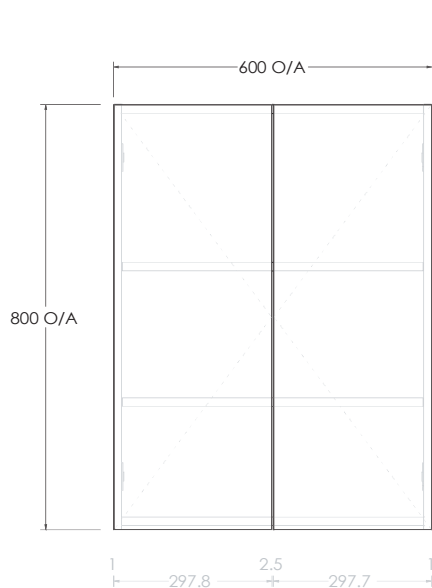

Ascot Mirror Cabinet 600mm.

Product Code: N/A

Other variants available

- 294514 Ascot Mirror Cabinet 600mm Polar White Gloss
- 294515 Ascot Mirror Cabinet 600mm Polar White Matte
- 294516 Ascot Mirror Cabinet 600mm Amaro
- 294522 Ascot Mirror Cabinet 600mm Plantation Ash
- 294523 Ascot Mirror Cabinet 600mm Natural Walnut
- 294530 Ascot Mirror Cabinet 600mm Palomera Oak
- 294535 Ascot Mirror Cabinet 600mm Grey Nouveau
- 294536 Ascot Mirror Cabinet 600mm Oxford
- 294537 Ascot Mirror Cabinet 600mm Black

For more information call 1800 BATHROOM (1800 228 476) or visit raymor.com.au

® Registered trademark of Tradelink. All dimensions are in millimetres. Dimensions are approximate and should be checked against the physical product before installation. Changes may be made to this specification without notice due to our commitment to continual improvement. See raymor.com.au for full warranty details.

All dimensions in mm.

Version 1

raymor