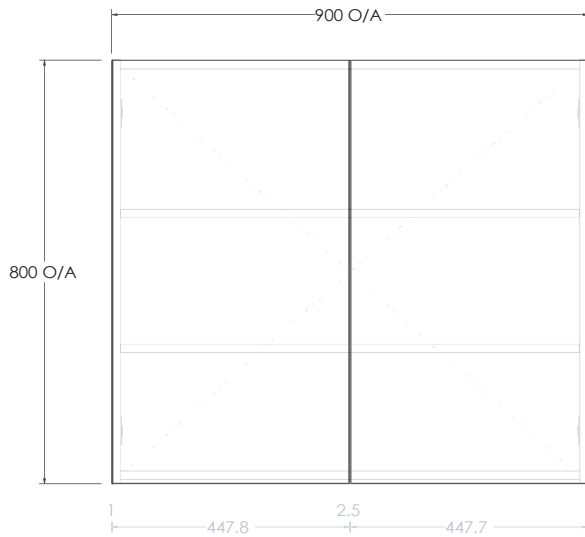

Ascot Mirror Cabinet 900mm.

Product Code: N/A

Product Specifications.

Installation Type	Wall Hung
Colour	White
Finish	Gloss
Warranty	10 years - cabinet - vanities, mirrored cabinets (excluding mirror) 7 years - hardware, runners, hinges 5 years - vitreous china top 1 year mirrors (including mirrored surfaces on cabinets), plug and waste, overflow rings, seals and labour
Width	900mm
Height	800mm
Depth	150mm
Cabinet Material	Laminated FSC certified E0 MR MDF and HMR particle board
No. Doors	2
No. Shelves	2 adjustable height shelves

For more information call 1800 BATHROOM (1800 228 476) or visit raymor.com.au

® Registered trademark of Tradelink. All dimensions are in millimetres. Dimensions are approximate and should be checked against the physical product before installation. Changes may be made to this specification without notice due to our commitment to continual improvement. See raymor.com.au for full warranty details.

All dimensions in mm.
Version 1

raymor

Ascot Mirror Cabinet 900mm.

Product Code: N/A

Polar White
(Gloss or
Matte)

Natural
Walnut Silk
(Matte)

Plantation
Ash Silk
(Matte)

Palmera
Oak Silk
(Matte)