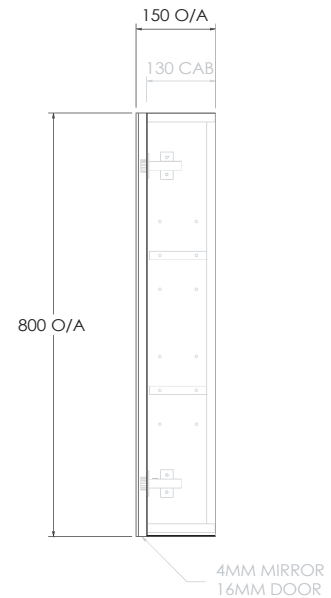

Ascot Mirror Cabinet 900mm.

Product Code: N/A

Product Specifications.

Installation Type	Wall Hung
Colour	White
Finish	Gloss
Warranty	10 years - cabinet - vanities, mirrored cabinets (excluding mirror) 7 years - hardware, runners, hinges 5 years - vitreous china top 1 year mirrors (including mirrored surfaces on cabinets), plug and waste, overflow rings, seals and labour
Width	900mm
Height	800mm
Depth	150mm
Cabinet Material	Laminated FSC certified E0 MR MDF and HMR particle board
No. Doors	2
No. Shelves	2 adjustable height shelves

For more information call 1800 BATHROOM (1800 228 476) or visit raymor.com.au

® Registered trademark of Tradelink. All dimensions are in millimetres. Dimensions are approximate and should be checked against the physical product before installation. Changes may be made to this specification without notice due to our commitment to continual improvement. See raymor.com.au for full warranty details.

All dimensions in mm.
Version 1

raymor

Ascot Mirror Cabinet 900mm.

Product Code: N/A

Polar White
(Gloss or
Matte)

Natural
Walnut Silk
(Matte)

Plantation
Ash Silk
(Matte)

Palmera
Oak Silk
(Matte)

For more information call 1800 BATHROOM (1800 228 476) or visit raymor.com.au

® Registered trademark of Tradelink. All dimensions are in millimetres. Dimensions are approximate and should be checked against the physical product before installation. Changes may be made to this specification without notice due to our commitment to continual improvement. See raymor.com.au for full warranty details.
All dimensions in mm.