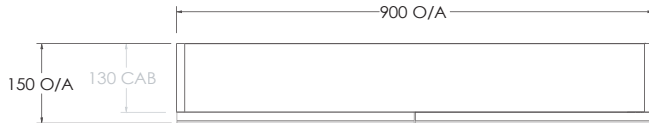

Ascot Mirror Cabinet 900mm.

Product Code: N/A

Product Specifications.

Installation Type	Wall Hung
Colour	White
Finish	Gloss
Warranty	10 years - cabinet - vanities, mirrored cabinets (excluding mirror) 7 years - hardware, runners, hinges 5 years - vitreous china top 1 year mirrors (including mirrored surfaces on cabinets), plug and waste, overflow rings, seals and labour
Width	900mm
Height	800mm
Depth	150mm
Cabinet Material	Laminated FSC certified E0 MR MDF and HMR particle board
No. Doors	2
No. Shelves	2 adjustable height shelves

For more information call 1800 BATHROOM (1800 228 476) or visit raymor.com.au

® Registered trademark of Tradelink. All dimensions are in millimetres. Dimensions are approximate and should be checked against the physical product before installation. Changes may be made to this specification without notice due to our commitment to continual improvement. See raymor.com.au for full warranty details.

All dimensions in mm.
Version 1

raymor

Ascot Mirror Cabinet 900mm.

Product Code: N/A

Polar White
(Gloss or
Matte)

Natural
Walnut Silk
(Matte)

Plantation
Ash Silk
(Matte)

Palmera
Oak Silk
(Matte)