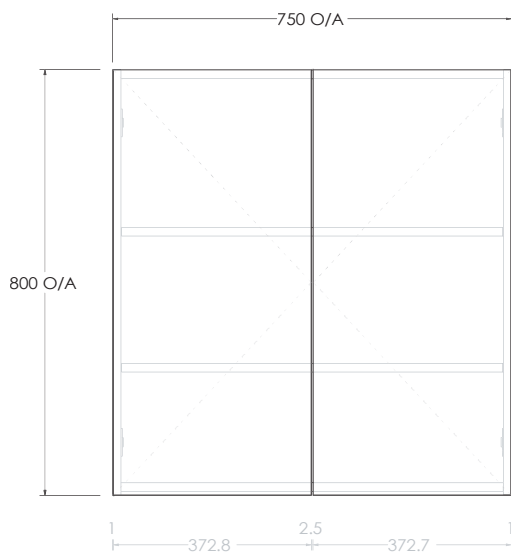

Ascot Mirror Cabinet 750mm.

Product Code: N/A

Other variants available

- 294538 Ascot Mirror Cabinet 750mm Polar White Gloss
- 294531 Ascot Mirror Cabinet 750mm Polar White Matte
- 294532 Ascot Mirror Cabinet 750mm Amaro
- 294533 Ascot Mirror Cabinet 750mm Plantation Ash
- 294534 Ascot Mirror Cabinet 750mm Natural Walnut
- 294543 Ascot Mirror Cabinet 750mm Palomera Oak
- 294524 Ascot Mirror Cabinet 750mm Grey Nouveau
- 294525 Ascot Mirror Cabinet 750mm Oxford
- 294526 Ascot Mirror Cabinet 750mm Black

For more information call 1800 BATHROOM (1800 228 476) or visit raymor.com.au

© Registered trademark of Tradelink. All dimensions are in millimetres. Dimensions are approximate and should be checked against the physical product before installation. Changes may be made to this specification without notice due to our commitment to continual improvement. See raymor.com.au for full warranty details.

All dimensions in mm.

Version 1

raymor