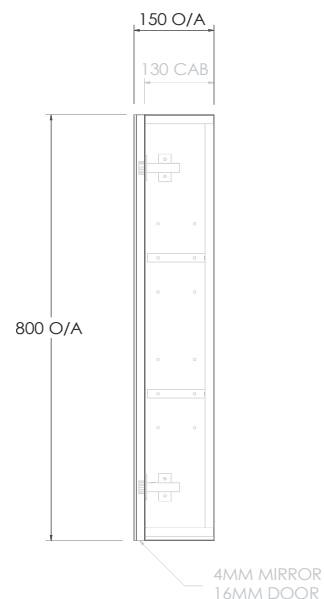

Ascot Mirror Cabinet 750mm.

Product Code: N/A

Other variants available

- 294538 Ascot Mirror Cabinet 750mm Polar White Gloss
- 294531 Ascot Mirror Cabinet 750mm Polar White Matte
- 294532 Ascot Mirror Cabinet 750mm Amaro
- 294533 Ascot Mirror Cabinet 750mm Plantation Ash
- 294534 Ascot Mirror Cabinet 750mm Natural Walnut
- 294543 Ascot Mirror Cabinet 750mm Palomera Oak
- 294524 Ascot Mirror Cabinet 750mm Grey Nouveau
- 294525 Ascot Mirror Cabinet 750mm Oxford
- 294526 Ascot Mirror Cabinet 750mm Black

For more information call 1800 BATHROOM (1800 228 476) or visit raymor.com.au

© Registered trademark of Tradelink. All dimensions are in millimetres. Dimensions are approximate and should be checked against the physical product before installation. Changes may be made to this specification without notice due to our commitment to continual improvement. See raymor.com.au for full warranty details.

All dimensions in mm.

Version 1

raymor