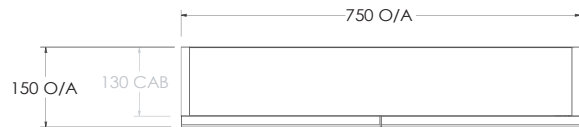

Ascot Mirror Cabinet 750mm.

Product Code: N/A

Other variants available

- 294538 Ascot Mirror Cabinet 750mm Polar White Gloss
- 294531 Ascot Mirror Cabinet 750mm Polar White Matte
- 294532 Ascot Mirror Cabinet 750mm Amaro
- 294533 Ascot Mirror Cabinet 750mm Plantation Ash
- 294534 Ascot Mirror Cabinet 750mm Natural Walnut
- 294543 Ascot Mirror Cabinet 750mm Palomera Oak
- 294524 Ascot Mirror Cabinet 750mm Grey Nouveau
- 294525 Ascot Mirror Cabinet 750mm Oxford
- 294526 Ascot Mirror Cabinet 750mm Black

For more information call 1800 BATHROOM (1800 228 476) or visit raymor.com.au

© Registered trademark of Tradelink. All dimensions are in millimetres. Dimensions are approximate and should be checked against the physical product before installation. Changes may be made to this specification without notice due to our commitment to continual improvement. See raymor.com.au for full warranty details.

All dimensions in mm.

Version 1

raymor