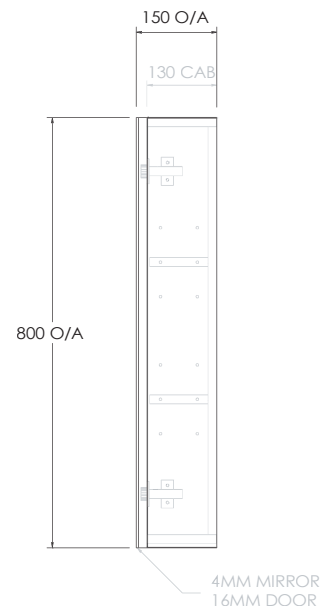

Ascot Mirror Cabinet 1200mm.

Product Code: N/A

Product Specifications.

Installation Type	Wall Hung	Handle Type	Finger pull
Colour	White	Runners and Hinges	Soft close door hinges
Finish	Gloss	Other variants available	See next page
Warranty	10 years - cabinet - vanities, mirrored cabinets (excluding mirror) 7 years - hardware, runners, hinges 5 years - vitreous china top 1 year - mirrors (including mirrored surfaces on cabinets), plug and waste, overflow rings, seals and labour	Inclusions	Cabinet Install instructions
Width	1200mm	Maintenance & Care	Goods used in construction are moisture-resistant, but not water-proof. It is important that your bathroom has sufficient ventilation. High humidity will lead to permanent dampness and mould, resulting in deterioration. Care must always be taken to dry any excessive moisture or water spillage. All cabinets should be installed at least 300mm away from showers or bathtubs. To maintain the finish on your cabinet and ceramic top use only a soft cloth and weak solution of non-abrasive detergent.
Height	800mm		
Depth	150mm		
Cabinet Material	Laminated FSC certified E0 MR MDF and HMR particle board		
No. Doors	2		
No. Shelves	2 adjustable height shelves		

For more information call 1800 BATHROOM (1800 228 476) or visit raymor.com.au

® Registered trademark of Tradelink. All dimensions are in millimetres. Dimensions are approximate and should be checked against the physical product before installation. Changes may be made to this specification without notice due to our commitment to continual improvement. See raymor.com.au for full warranty details.

All dimensions in mm.
Version 1

raymor

Ascot Mirror Cabinet 1200mm.

Product Code: N/A

Polar White
(Gloss or
Matte)

Natural
Walnut Silk
(Matte)

Plantation
Ash Silk
(Matte)

Palmera
Oak Silk
(Matte)

All dimensions in mm.

Version 1

raymor