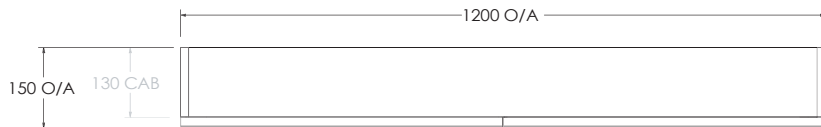

For more information call 1800 BATHROOM (1800 228 476) or visit raymor.com.au

® Registered trademark of Tradelink. All dimensions are in millimetres. Dimensions are approximate and should be checked against the physical product before installation. Changes may be made to this specification without notice due to our commitment to continual improvement. See raymor.com.au for full warranty details.

All dimensions in mm.
Version 1

raymor

Ascot Mirror Cabinet 1200mm.

Product Code: N/A

Polar White
(Gloss or
Matte)

Natural
Walnut Silk
(Matte)

Plantation
Ash Silk
(Matte)

Palmera
Oak Silk
(Matte)