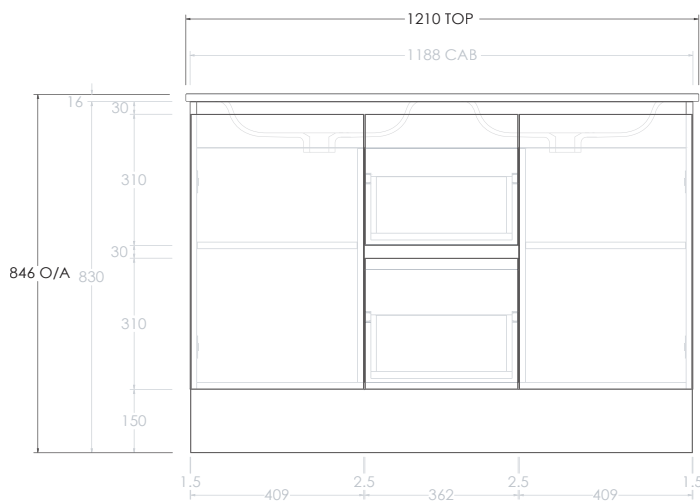

Ascot Floor or Wall Mount Double Vanity 1200mm 2 Draw Centre 2 Door.

Product Code: N/A

Other variants available

294556 Ascot Floor or Wall Mount Double Vanity 1200mm 2 Draw Centre 2 Door Polar White Gloss
294550 Ascot Floor or Wall Mount Double Vanity 1200mm 2 Draw Centre 2 Door Polar White Matte
294591 Ascot Floor or Wall Mount Double Vanity 1200mm 2 Draw Centre 2 Door Amaro
294593 Ascot Floor or Wall Mount Double Vanity 1200mm 2 Draw Centre 2 Door Plantation Ash
294604 Ascot Floor or Wall Mount Double Vanity 1200mm 2 Draw Centre 2 Door Natural Walnut
294606 Ascot Floor or Wall Mount Double Vanity 1200mm 2 Draw Centre 2 Door Palomera Oak
294608 Ascot Floor or Wall Mount Double Vanity 1200mm 2 Draw Centre 2 Door Grey Nouveau
294610 Ascot Floor or Wall Mount Double Vanity 1200mm 2 Draw Centre 2 Door Oxford
294599 Ascot Floor or Wall Mount Double Vanity 1200mm 2 Draw Centre 2 Door Black

For more information call 1800 BATHROOM (1800 228 476) or visit raymor.com.au

© Registered trademark of Tradelink. All dimensions are in millimetres. Dimensions are approximate and should be checked against the physical product before installation. Changes may be made to this specification without notice due to our commitment to continual improvement. See raymor.com.au for full warranty details.

All dimensions in mm.

Version 1

raymor