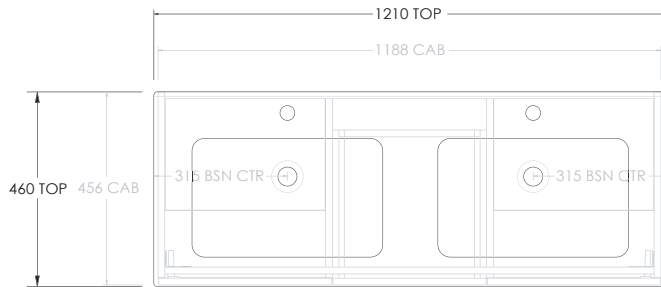

Ascot Floor or Wall Mount Double Vanity 1200mm 2 Draw Centre 2 Door.

Product Code: N/A

Other variants available

294556 Ascot Floor or Wall Mount Double Vanity 1200mm 2 Draw Centre 2 Door Polar White Gloss
294550 Ascot Floor or Wall Mount Double Vanity 1200mm 2 Draw Centre 2 Door Polar White Matte
294591 Ascot Floor or Wall Mount Double Vanity 1200mm 2 Draw Centre 2 Door Amaro
294593 Ascot Floor or Wall Mount Double Vanity 1200mm 2 Draw Centre 2 Door Plantation Ash
294604 Ascot Floor or Wall Mount Double Vanity 1200mm 2 Draw Centre 2 Door Natural Walnut
294606 Ascot Floor or Wall Mount Double Vanity 1200mm 2 Draw Centre 2 Door Palomera Oak
294608 Ascot Floor or Wall Mount Double Vanity 1200mm 2 Draw Centre 2 Door Grey Nouveau
294610 Ascot Floor or Wall Mount Double Vanity 1200mm 2 Draw Centre 2 Door Oxford
294599 Ascot Floor or Wall Mount Double Vanity 1200mm 2 Draw Centre 2 Door Black

For more information call 1800 BATHROOM (1800 228 476) or visit raymor.com.au

© Registered trademark of Tradelink. All dimensions are in millimetres. Dimensions are approximate and should be checked against the physical product before installation. Changes may be made to this specification without notice due to our commitment to continual improvement. See raymor.com.au for full warranty details.

All dimensions in mm.

Version 1

raymor