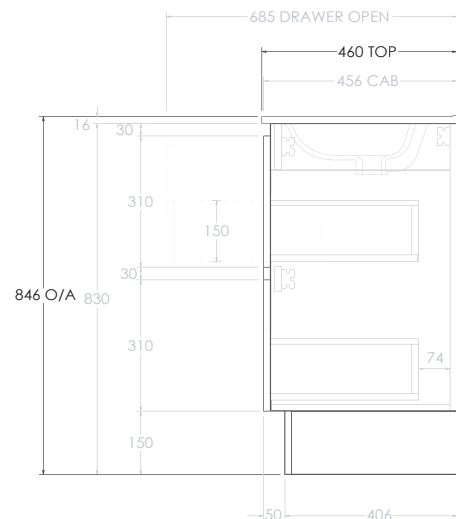

Ascot Floor or Wall Mount Double Vanity 1200mm 2 Draw Centre 2 Door.

Product Code: N/A

Other variants available

294556 Ascot Floor or Wall Mount Double Vanity 1200mm 2 Draw Centre 2 Door Polar White Gloss
294550 Ascot Floor or Wall Mount Double Vanity 1200mm 2 Draw Centre 2 Door Polar White Matte
294591 Ascot Floor or Wall Mount Double Vanity 1200mm 2 Draw Centre 2 Door Amaro
294593 Ascot Floor or Wall Mount Double Vanity 1200mm 2 Draw Centre 2 Door Plantation Ash
294604 Ascot Floor or Wall Mount Double Vanity 1200mm 2 Draw Centre 2 Door Natural Walnut
294606 Ascot Floor or Wall Mount Double Vanity 1200mm 2 Draw Centre 2 Door Palomera Oak
294608 Ascot Floor or Wall Mount Double Vanity 1200mm 2 Draw Centre 2 Door Grey Nouveau
294610 Ascot Floor or Wall Mount Double Vanity 1200mm 2 Draw Centre 2 Door Oxford
294599 Ascot Floor or Wall Mount Double Vanity 1200mm 2 Draw Centre 2 Door Black

For more information call 1800 BATHROOM (1800 228 476) or visit raymor.com.au

© Registered trademark of Tradelink. All dimensions are in millimetres. Dimensions are approximate and should be checked against the physical product before installation. Changes may be made to this specification without notice due to our commitment to continual improvement. See raymor.com.au for full warranty details.

All dimensions in mm.

Version 1

raymor