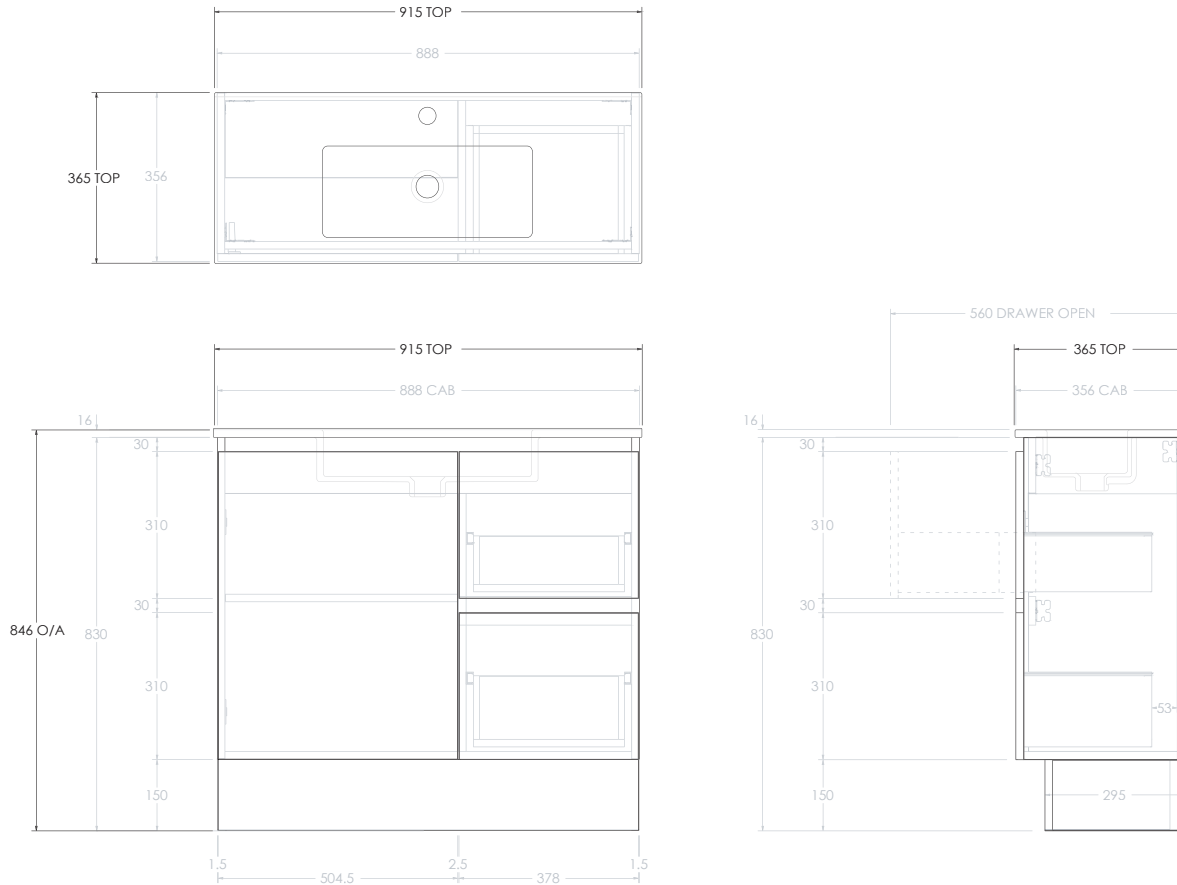

Ascot Floor or Wall Mount Slim Vanity 900mm 2 Draw RH 1 Door.

Product Code: N/A

Other variants available

- 294563 Ascot Floor or Wall Mount Slim Vanity 900mm 2 Draw RH 1 Door Polar White Gloss
- 294564 Ascot Floor or Wall Mount Slim Vanity 900mm 2 Draw RH 1 Door Polar White Matte
- 294566 Ascot Floor or Wall Mount Slim Vanity 900mm 2 Draw RH 1 Door Amaro
- 294617 Ascot Floor or Wall Mount Slim Vanity 900mm 2 Draw RH 1 Door Plantation Ash
- 294618 Ascot Floor or Wall Mount Slim Vanity 900mm 2 Draw RH 1 Door Natural Walnut
- 294619 Ascot Floor or Wall Mount Slim Vanity 900mm 2 Draw RH 1 Door Palomera Oak
- 294611 Ascot Floor or Wall Mount Slim Vanity 900mm 2 Draw RH 1 Door Grey Nouveau
- 294612 Ascot Floor or Wall Mount Slim Vanity 900mm 2 Draw RH 1 Door Oxford
- 294614 Ascot Floor or Wall Mount Slim Vanity 900mm 2 Draw RH 1 Door Black

For more information call 1800 BATHROOM (1800 228 476) or visit raymor.com.au

© Registered trademark of Tradelink. All dimensions are in millimetres. Dimensions are approximate and should be checked against the physical product before installation. Changes may be made to this specification without notice due to our commitment to continual improvement. See raymor.com.au for full warranty details.

All dimensions in mm.

Version 1

raymor