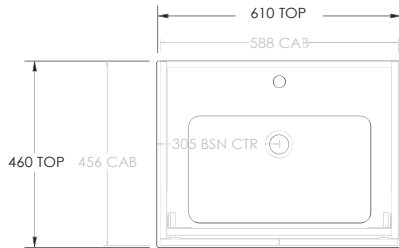

Ascot Floor or Wall Mount Vanity 600mm.

Product Code: N/A

Product Specifications.

Installation type	Wall Hung or Floor standing
Colour	White
Finish	Gloss
Warranty	10 years cabinet - vanities, mirrored cabinets (excluding mirror) 7 years - hardware, runners, hinges 5 years - vitreous china top 1 year - mirrors (including mirrored surfaces on cabinets), plug and waste, overflow rings, seals and labour
Width	600mm
Height	Floor Standing 850mm / Wall Hung 700mm
Depth	460mm
Top type	Moulded top with intergrated basin
Top Material	Vitreous china
No. Bowls	1
Bowl Orientation	Centre
Tap Hole	1
Tap Hole Orientation	12 o'clock
Overflow	Yes
Plug & Waste Included	Yes - Chrome mushroom pop up plug and waste

For more information call 1800 BATHROOM (1800 228 476) or visit raymor.com.au

© Registered trademark of Tradelink. All dimensions are in millimetres. Dimensions are approximate and should be checked against the physical product before installation. Changes may be made to this specification without notice due to our commitment to continual improvement. See raymor.com.au for full warranty details.

All dimensions in mm.
Version 1

raymor

Ascot Floor or Wall Mount Vanity 600mm.

Product Code: N/A

Polar White
(Gloss or
Matte)

Natural
Walnut Silk
(Matte)

Plantation
Ash Silk
(Matte)

Palmera
Oak Silk
(Matte)

All dimensions in mm.

Version 1

raymor