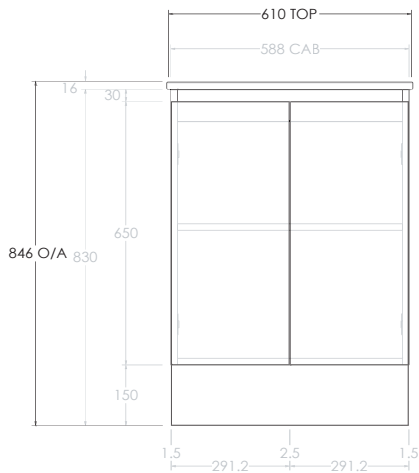

Ascot Floor or Wall Mount Vanity 600mm.

Product Code: N/A

Product Specifications.

Installation type	Wall Hung or Floor standing
Colour	White
Finish	Gloss
Warranty	10 years cabinet - vanities, mirrored cabinets (excluding mirror) 7 years - hardware, runners, hinges 5 years - vitreous china top 1 year - mirrors (including mirrored surfaces on cabinets), plug and waste, overflow rings, seals and labour
Width	600mm
Height	Floor Standing 850mm / Wall Hung 700mm
Depth	460mm
Top type	Moulded top with intergrated basin
Top Material	Vitreous china
No. Bowls	1
Bowl Orientation	Centre
Tap Hole	1
Tap Hole Orientation	12 o'clock
Overflow	Yes
Plug & Waste Included	Yes - Chrome mushroom pop up plug and waste

For more information call 1800 BATHROOM (1800 228 476) or visit raymor.com.au

© Registered trademark of Tradelink. All dimensions are in millimetres. Dimensions are approximate and should be checked against the physical product before installation. Changes may be made to this specification without notice due to our commitment to continual improvement. See raymor.com.au for full warranty details.

All dimensions in mm.
Version 1

raymor

Ascot Floor or Wall Mount Vanity 600mm.

Product Code: N/A

Polar White
(Gloss or
Matte)

Natural
Walnut Silk
(Matte)

Plantation
Ash Silk
(Matte)

Palmera
Oak Silk
(Matte)

All dimensions in mm.

Version 1

raymor