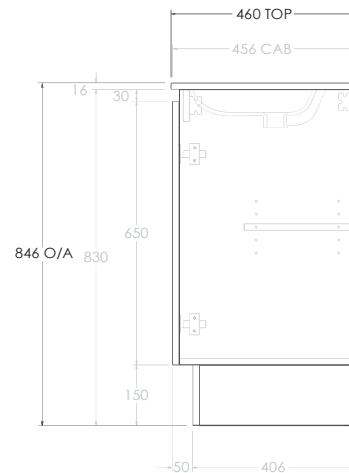

Ascot Floor or Wall Mount Vanity 600mm.

Product Code: N/A

Product Specifications.

Installation type	Wall Hung or Floor standing
Colour	White
Finish	Gloss
Warranty	10 years cabinet - vanities, mirrored cabinets (excluding mirror) 7 years - hardware, runners, hinges 5 years - vitreous china top 1 year - mirrors (including mirrored surfaces on cabinets), plug and waste, overflow rings, seals and labour
Width	600mm
Height	Floor Standing 850mm / Wall Hung 700mm
Depth	460mm
Top type	Moulded top with intergrated basin
Top Material	Vitreous china
No. Bowls	1
Bowl Orientation	Centre
Tap Hole	1
Tap Hole Orientation	12 o'clock
Overflow	Yes
Plug & Waste Included	Yes - Chrome mushroom pop up plug and waste

For more information call 1800 BATHROOM (1800 228 476) or visit raymor.com.au

© Registered trademark of Tradelink. All dimensions are in millimetres. Dimensions are approximate and should be checked against the physical product before installation. Changes may be made to this specification without notice due to our commitment to continual improvement. See raymor.com.au for full warranty details.

All dimensions in mm.
Version 1

raymor

Ascot Floor or Wall Mount Vanity 600mm.

Product Code: N/A

Polar White
(Gloss or
Matte)

Natural
Walnut Silk
(Matte)

Plantation
Ash Silk
(Matte)

Palmera
Oak Silk
(Matte)

All dimensions in mm.

Version 1

raymor