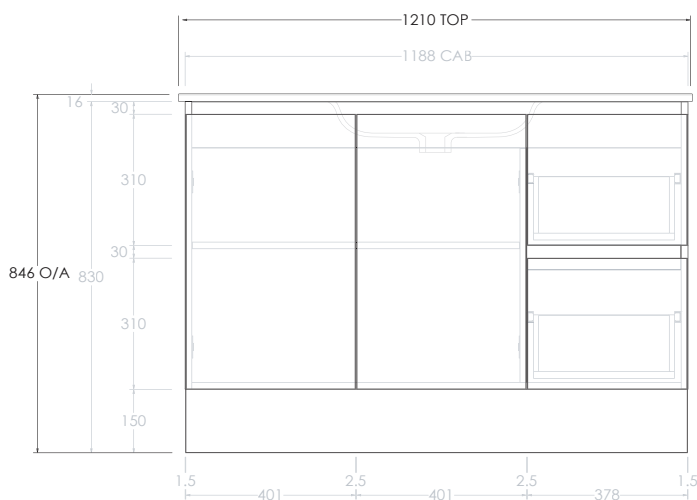

Ascot Floor or Wall Mount Vanity 1200mm 2 Draw RH 2 Door.

Product Code: N/A

Other variants available

- 294570 Ascot Floor or Wall Mount Vanity 1200mm 2 Draw RH 2 Door Polar White Gloss
- 294572 Ascot Floor or Wall Mount Vanity 1200mm 2 Draw RH 2 Door Polar White Matte
- 294574 Ascot Floor or Wall Mount Vanity 1200mm 2 Draw RH 2 Door Amaro
- 294580 Ascot Floor or Wall Mount Vanity 1200mm 2 Draw RH 2 Door Plantation Ash
- 294582 Ascot Floor or Wall Mount Vanity 1200mm 2 Draw RH 2 Door Natural Walnut
- 294584 Ascot Floor or Wall Mount Vanity 1200mm 2 Draw RH 2 Door Palomera Oak
- 294586 Ascot Floor or Wall Mount Vanity 1200mm 2 Draw RH 2 Door Grey Nouveau
- 294577 Ascot Floor or Wall Mount Vanity 1200mm 2 Draw RH 2 Door Oxford
- 294579 Ascot Floor or Wall Mount Vanity 1200mm 2 Draw RH 2 Door Black

For more information call 1800 BATHROOM (1800 228 476) or visit raymor.com.au

© Registered trademark of Tradelink. All dimensions are in millimetres. Dimensions are approximate and should be checked against the physical product before installation. Changes may be made to this specification without notice due to our commitment to continual improvement. See raymor.com.au for full warranty details.

All dimensions in mm.

Version 1

raymor