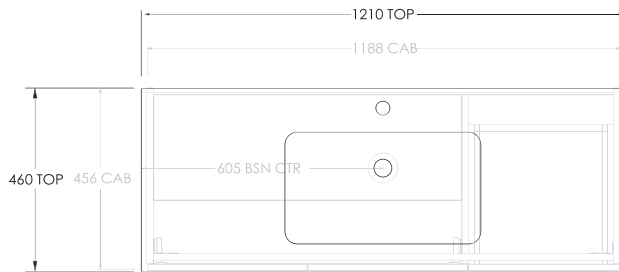

Ascot Floor or Wall Mount Vanity 1210mm 2 Draw RH 2 Door.

Product Code: N/A

NOTE: Dimensions are nominal. Do not drill or rough in until you received and measured vanity. Do not measure from drawing. Due to the nature of the material and manufacturing ceramic top sizes and detail may vary +/- 10mm.