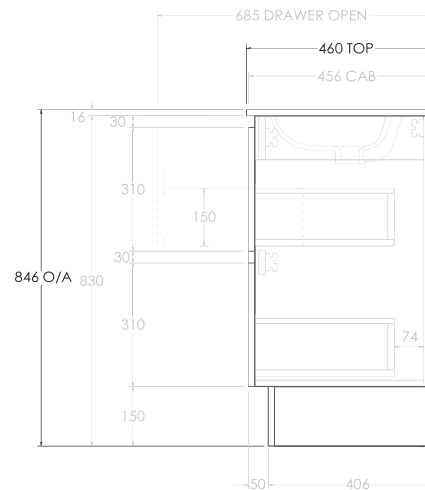

**Width** 1210mm

**Height** Floor Standing 850mm / Wall Hung 700mm

**Depth** 460mm

**Top type** Moulded top with intergrated basin

**Top Material** Vitreous china

**No. Bowls** 1

**Bowl Orientation** Centre

For more information call 1800 BATHROOM (1800 228 476) or visit [raymor.com.au](http://raymor.com.au)

® Registered trademark of Tradelink. All dimensions are in millimetres. Dimensions are approximate and should be checked against the physical product before installation. Changes may be made to this specification without notice due to our commitment to continual improvement. See [raymor.com.au](http://raymor.com.au) for full warranty details.

All dimensions in mm.

Version 1

**raymor**

# Ascot Floor or Wall Mount Vanity 1210mm 2 Draw RH 2 Door.

Product Code: N/A

**NOTE:** Dimensions are nominal. Do not drill or rough in until you received and measured vanity. Do not measure from drawing. Due to the nature of the material and manufacturing ceramic top sizes and detail may vary +/- 10mm.