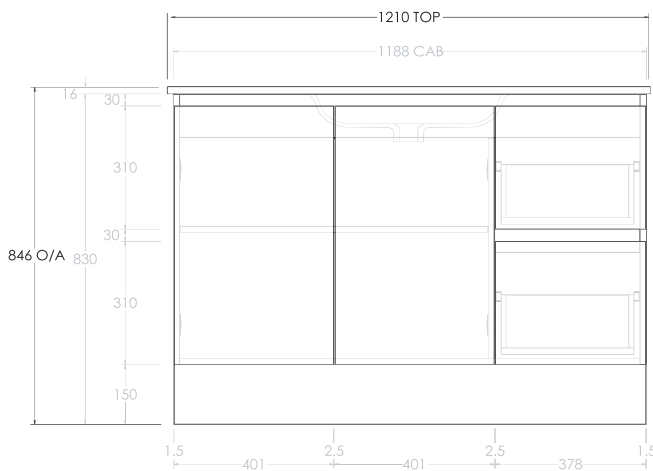

**Width** 1210mm

**Height** Floor Standing 850mm / Wall Hung 700mm

**Depth** 460mm

**Top type** Moulded top with intergrated basin

**Top Material** Vitreous china

**No. Bowls** 1

**Bowl Orientation** Centre

All dimensions in mm.  
Version 1

**raymor**

# Ascot Floor or Wall Mount Vanity 1210mm 2 Draw RH 2 Door.

Product Code: N/A

**NOTE:** Dimensions are nominal. Do not drill or rough in until you received and measured vanity. Do not measure from drawing. Due to the nature of the material and manufacturing ceramic top sizes and detail may vary +/- 10mm.