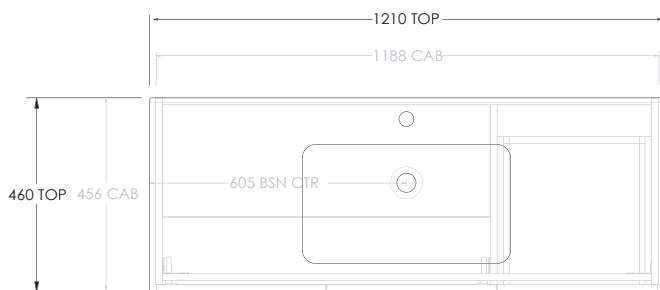

Ascot Floor or Wall Mount Vanity 1200mm 2 Draw RH 2 Door.

Product Code: N/A

Other variants available

- 294570 Ascot Floor or Wall Mount Vanity 1200mm 2 Draw RH 2 Door Polar White Gloss
- 294572 Ascot Floor or Wall Mount Vanity 1200mm 2 Draw RH 2 Door Polar White Matte
- 294574 Ascot Floor or Wall Mount Vanity 1200mm 2 Draw RH 2 Door Amaro
- 294580 Ascot Floor or Wall Mount Vanity 1200mm 2 Draw RH 2 Door Plantation Ash
- 294582 Ascot Floor or Wall Mount Vanity 1200mm 2 Draw RH 2 Door Natural Walnut
- 294584 Ascot Floor or Wall Mount Vanity 1200mm 2 Draw RH 2 Door Palomera Oak
- 294586 Ascot Floor or Wall Mount Vanity 1200mm 2 Draw RH 2 Door Grey Nouveau
- 294577 Ascot Floor or Wall Mount Vanity 1200mm 2 Draw RH 2 Door Oxford
- 294579 Ascot Floor or Wall Mount Vanity 1200mm 2 Draw RH 2 Door Black

For more information call 1800 BATHROOM (1800 228 476) or visit raymor.com.au

© Registered trademark of Tradelink. All dimensions are in millimetres. Dimensions are approximate and should be checked against the physical product before installation. Changes may be made to this specification without notice due to our commitment to continual improvement. See raymor.com.au for full warranty details.

All dimensions in mm.

Version 1

raymor