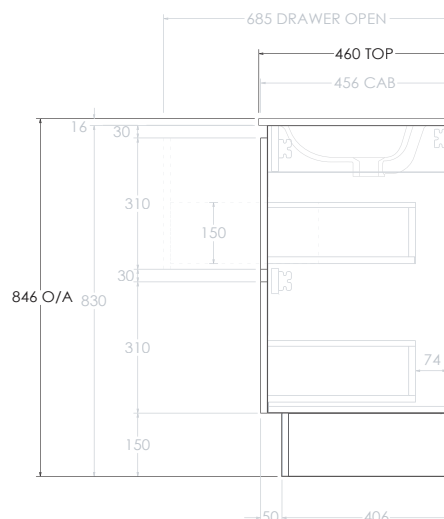

Width

Height Floor Standing 850mm / Wall Hung 700mm

Depth 460mm

Top type Moulded top with intergrated basin

Top Material Vitreous china

No. Bowls 1

Bowl Orientation Centre

Tap Hole 1

For more information call 1800 BATHROOM (1800 228 476) or visit raymor.com.au

© Registered trademark of Tradelink. All dimensions are in millimetres. Dimensions are approximate and should be checked against the physical product before installation. Changes may be made to this specification without notice due to our commitment to continual improvement. See raymor.com.au for full warranty details.

All dimensions in mm.

Version 1

raymor

Ascot Floor or Wall Mount Vanity 1200mm 2 Draw RH 2 Door.

Product Code: N/A

Polar White
(Gloss or
Matte)

Natural
Walnut Silk
(Matte)

Plantation
Ash Silk
(Matte)

All dimensions in mm.

Version 1

raymor