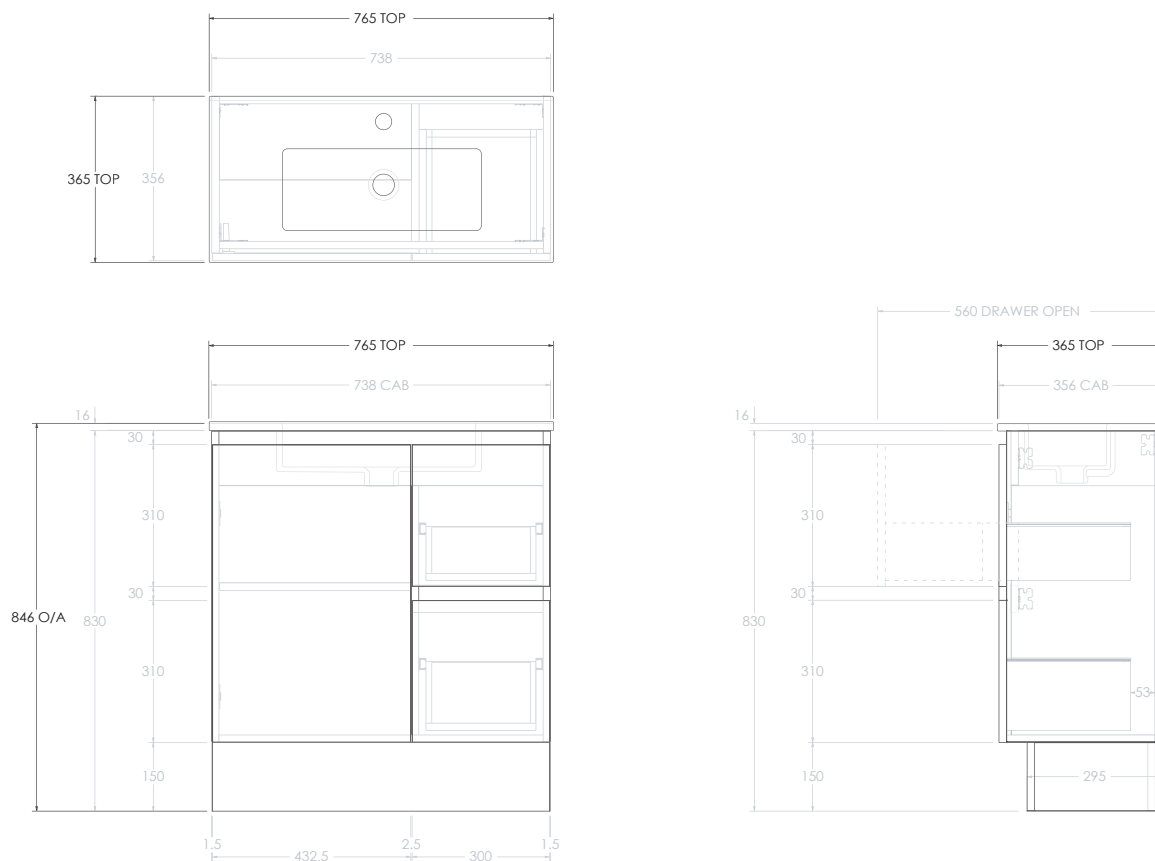

Ascot Floor or Wall Mount Slim Vanity 750mm 2 Draw RH 1 Doors.

Product Code: N/A

Other variants available

- 294587 Ascot Floor or Wall Mount Slim Vanity 750mm 2 Draw RH 1 Door Polar White Gloss
- 294578 Ascot Floor or Wall Mount Slim Vanity 750mm 2 Draw RH 1 Door Polar White Matte
- 294555 Ascot Floor or Wall Mount Slim Vanity 750mm 2 Draw RH 1 Door Amaro
- 294557 Ascot Floor or Wall Mount Slim Vanity 750mm 2 Draw RH 1 Door Plantation Ash
- 294551 Ascot Floor or Wall Mount Slim Vanity 750mm 2 Draw RH 1 Door Natural Walnut
- 294552 Ascot Floor or Wall Mount Slim Vanity 750mm 2 Draw RH 1 Door Palomera Oak
- 294553 Ascot Floor or Wall Mount Slim Vanity 750mm 2 Draw RH 1 Door Grey Nouveau
- 294554 Ascot Floor or Wall Mount Slim Vanity 750mm 2 Draw RH 1 Door Oxford
- 294562 Ascot Floor or Wall Mount Slim Vanity 750mm 2 Draw RH 1 Door Black

For more information call 1800 BATHROOM (1800 228 476) or visit raymor.com.au

© Registered trademark of Tradelink. All dimensions are in millimetres. Dimensions are approximate and should be checked against the physical product before installation. Changes may be made to this specification without notice due to our commitment to continual improvement. See raymor.com.au for full warranty details.

All dimensions in mm.

Version 1

raymor