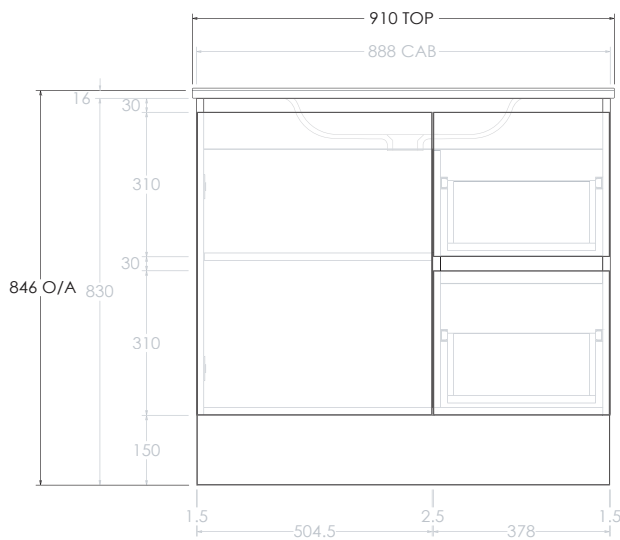

Ascot Floor or Wall Mount Vanity 900mm 2 Draw RH 1 Door.

Product Code: N/A

Other variants available

294592 Ascot Floor or Wall Mount Vanity 900mm 2 Draw RH 1 Door Polar White Gloss
294603 Ascot Floor or Wall Mount Vanity 900mm 2 Draw RH 1 Door Polar White Matte
294605 Ascot Floor or Wall Mount Vanity 900mm 2 Draw RH 1 Door Amaro
294607 Ascot Floor or Wall Mount Vanity 900mm 2 Draw RH 1 Door Plantation Ash
294609 Ascot Floor or Wall Mount Vanity 900mm 2 Draw RH 1 Door Natural Walnut
294598 Ascot Floor or Wall Mount Vanity 900mm 2 Draw RH 1 Door Palomera Oak
294600 Ascot Floor or Wall Mount Vanity 900mm 2 Draw RH 1 Door Grey Nouveau
294602 Ascot Floor or Wall Mount Vanity 900mm 2 Draw RH 1 Door Oxford
294568 Ascot Floor or Wall Mount Vanity 900mm 2 Draw RH 1 Door Black

For more information call 1800 BATHROOM (1800 228 476) or visit raymor.com.au

© Registered trademark of Tradelink. All dimensions are in millimetres. Dimensions are approximate and should be checked against the physical product before installation. Changes may be made to this specification without notice due to our commitment to continual improvement. See raymor.com.au for full warranty details.

All dimensions in mm.

Version 1

raymor