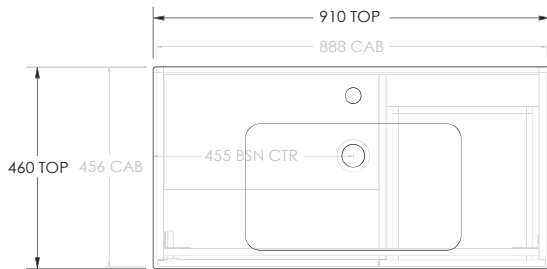

Ascot Floor or Wall Mount Vanity 900mm 2 Draw RH 1 Door.

Product Code: N/A

Other variants available

- 294592 Ascot Floor or Wall Mount Vanity 900mm 2 Draw RH 1 Door Polar White Gloss
- 294603 Ascot Floor or Wall Mount Vanity 900mm 2 Draw RH 1 Door Polar White Matte
- 294605 Ascot Floor or Wall Mount Vanity 900mm 2 Draw RH 1 Door Amaro
- 294607 Ascot Floor or Wall Mount Vanity 900mm 2 Draw RH 1 Door Plantation Ash
- 294609 Ascot Floor or Wall Mount Vanity 900mm 2 Draw RH 1 Door Natural Walnut
- 294598 Ascot Floor or Wall Mount Vanity 900mm 2 Draw RH 1 Door Palomera Oak
- 294600 Ascot Floor or Wall Mount Vanity 900mm 2 Draw RH 1 Door Grey Nouveau
- 294602 Ascot Floor or Wall Mount Vanity 900mm 2 Draw RH 1 Door Oxford
- 294568 Ascot Floor or Wall Mount Vanity 900mm 2 Draw RH 1 Door Black

For more information call 1800 BATHROOM (1800 228 476) or visit raymor.com.au

© Registered trademark of Tradelink. All dimensions are in millimetres. Dimensions are approximate and should be checked against the physical product before installation. Changes may be made to this specification without notice due to our commitment to continual improvement. See raymor.com.au for full warranty details.

All dimensions in mm.

Version 1

raymor