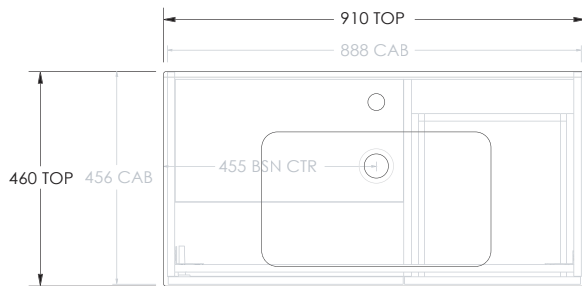

Ascot Floor or Wall Mount Vanity 900mm 2 Draw RH 1 Door.

Product Code: N/A

Other variants available

294592 Ascot Floor or Wall Mount Vanity 900mm 2 Draw RH 1 Door Polar White Gloss
294603 Ascot Floor or Wall Mount Vanity 900mm 2 Draw RH 1 Door Polar White Matte
294605 Ascot Floor or Wall Mount Vanity 900mm 2 Draw RH 1 Door Amaro
294607 Ascot Floor or Wall Mount Vanity 900mm 2 Draw RH 1 Door Plantation Ash
294609 Ascot Floor or Wall Mount Vanity 900mm 2 Draw RH 1 Door Natural Walnut
294598 Ascot Floor or Wall Mount Vanity 900mm 2 Draw RH 1 Door Palomera Oak
294600 Ascot Floor or Wall Mount Vanity 900mm 2 Draw RH 1 Door Grey Nouveau
294602 Ascot Floor or Wall Mount Vanity 900mm 2 Draw RH 1 Door Oxford
294568 Ascot Floor or Wall Mount Vanity 900mm 2 Draw RH 1 Door Black

For more information call 1800 BATHROOM (1800 228 476) or visit raymor.com.au

© Registered trademark of Tradelink. All dimensions are in millimetres. Dimensions are approximate and should be checked against the physical product before installation. Changes may be made to this specification without notice due to our commitment to continual improvement. See raymor.com.au for full warranty details.

All dimensions in mm.

Version 1

raymor