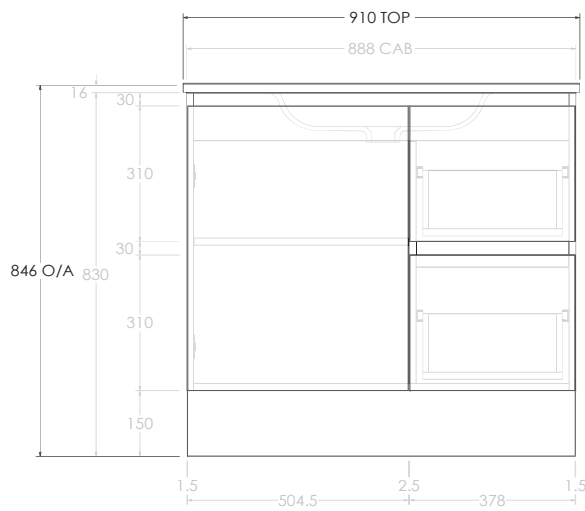

Ascot Floor or Wall Mount Vanity 900mm 2 Draw RH 1 Door.

Product Code: N/A

Other variants available

- 294592 Ascot Floor or Wall Mount Vanity 900mm 2 Draw RH 1 Door Polar White Gloss
- 294603 Ascot Floor or Wall Mount Vanity 900mm 2 Draw RH 1 Door Polar White Matte
- 294605 Ascot Floor or Wall Mount Vanity 900mm 2 Draw RH 1 Door Amaro
- 294607 Ascot Floor or Wall Mount Vanity 900mm 2 Draw RH 1 Door Plantation Ash
- 294609 Ascot Floor or Wall Mount Vanity 900mm 2 Draw RH 1 Door Natural Walnut
- 294598 Ascot Floor or Wall Mount Vanity 900mm 2 Draw RH 1 Door Palomera Oak
- 294600 Ascot Floor or Wall Mount Vanity 900mm 2 Draw RH 1 Door Grey Nouveau
- 294602 Ascot Floor or Wall Mount Vanity 900mm 2 Draw RH 1 Door Oxford
- 294568 Ascot Floor or Wall Mount Vanity 900mm 2 Draw RH 1 Door Black

For more information call 1800 BATHROOM (1800 228 476) or visit raymor.com.au

© Registered trademark of Tradelink. All dimensions are in millimetres. Dimensions are approximate and should be checked against the physical product before installation. Changes may be made to this specification without notice due to our commitment to continual improvement. See raymor.com.au for full warranty details.

All dimensions in mm.

Version 1

raymor