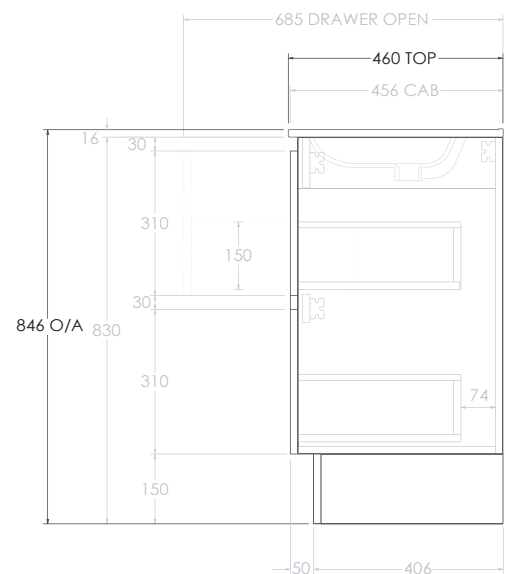

Ascot Floor or Wall Mount Vanity 900mm 2 Draw RH 1 Door.

Product Code: N/A

Other variants available

294592 Ascot Floor or Wall Mount Vanity 900mm 2 Draw RH 1 Door Polar White Gloss
294603 Ascot Floor or Wall Mount Vanity 900mm 2 Draw RH 1 Door Polar White Matte
294605 Ascot Floor or Wall Mount Vanity 900mm 2 Draw RH 1 Door Amaro
294607 Ascot Floor or Wall Mount Vanity 900mm 2 Draw RH 1 Door Plantation Ash
294609 Ascot Floor or Wall Mount Vanity 900mm 2 Draw RH 1 Door Natural Walnut
294598 Ascot Floor or Wall Mount Vanity 900mm 2 Draw RH 1 Door Palomera Oak
294600 Ascot Floor or Wall Mount Vanity 900mm 2 Draw RH 1 Door Grey Nouveau
294602 Ascot Floor or Wall Mount Vanity 900mm 2 Draw RH 1 Door Oxford
294568 Ascot Floor or Wall Mount Vanity 900mm 2 Draw RH 1 Door Black

For more information call 1800 BATHROOM (1800 228 476) or visit raymor.com.au

© Registered trademark of Tradelink. All dimensions are in millimetres. Dimensions are approximate and should be checked against the physical product before installation. Changes may be made to this specification without notice due to our commitment to continual improvement. See raymor.com.au for full warranty details.

All dimensions in mm.

Version 1

raymor