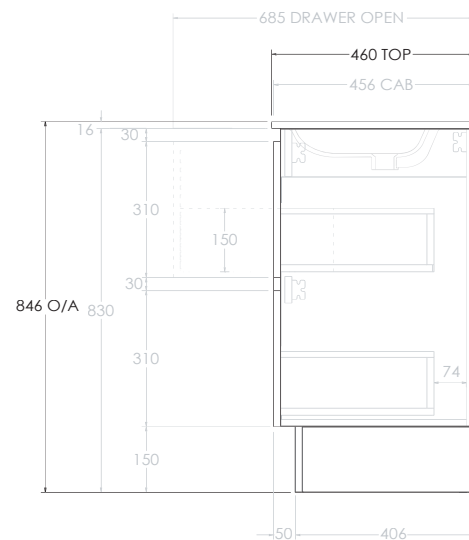

Ascot Floor or Wall Mount Vanity 900mm 2 Draw RH 1 Door.

Product Code: N/A

Other variants available

- 294592 Ascot Floor or Wall Mount Vanity 900mm 2 Draw RH 1 Door Polar White Gloss
- 294603 Ascot Floor or Wall Mount Vanity 900mm 2 Draw RH 1 Door Polar White Matte
- 294605 Ascot Floor or Wall Mount Vanity 900mm 2 Draw RH 1 Door Amaro
- 294607 Ascot Floor or Wall Mount Vanity 900mm 2 Draw RH 1 Door Plantation Ash
- 294609 Ascot Floor or Wall Mount Vanity 900mm 2 Draw RH 1 Door Natural Walnut
- 294598 Ascot Floor or Wall Mount Vanity 900mm 2 Draw RH 1 Door Palomera Oak
- 294600 Ascot Floor or Wall Mount Vanity 900mm 2 Draw RH 1 Door Grey Nouveau
- 294602 Ascot Floor or Wall Mount Vanity 900mm 2 Draw RH 1 Door Oxford
- 294568 Ascot Floor or Wall Mount Vanity 900mm 2 Draw RH 1 Door Black

For more information call 1800 BATHROOM (1800 228 476) or visit raymor.com.au

© Registered trademark of Tradelink. All dimensions are in millimetres. Dimensions are approximate and should be checked against the physical product before installation. Changes may be made to this specification without notice due to our commitment to continual improvement. See raymor.com.au for full warranty details.

All dimensions in mm.

Version 1

raymor