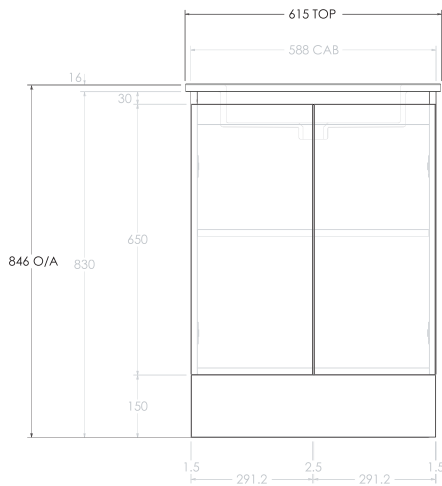

Width 615mm

Height Floor Standing 850mm / Wall Hung 700mm

Depth 365mm

Top type Moulded top with intergrated basin

Top Material Vitreous china

No. Bowls 1

Bowl Orientation Centre

Tap Hole 1

For more information call 1800 BATHROOM (1800 228 476) or visit raymor.com.au

© Registered trademark of Tradelink. All dimensions are in millimetres. Dimensions are approximate and should be checked against the physical product before installation. Changes may be made to this specification without notice due to our commitment to continual improvement. See raymor.com.au for full warranty details.

All dimensions in mm.

Version 1

raymor

Ascot Floor or Wall Mount Slim Vanity 615mm.

Product Code: N/A

NOTE: Dimensions are nominal. Do not drill or rough in until you received and measured vanity. Do not measure from drawing. Due to the nature of the material and manufacturing ceramic top sizes and detail may vary +/- 10mm.

All dimensions in mm.

Version 1

raymor