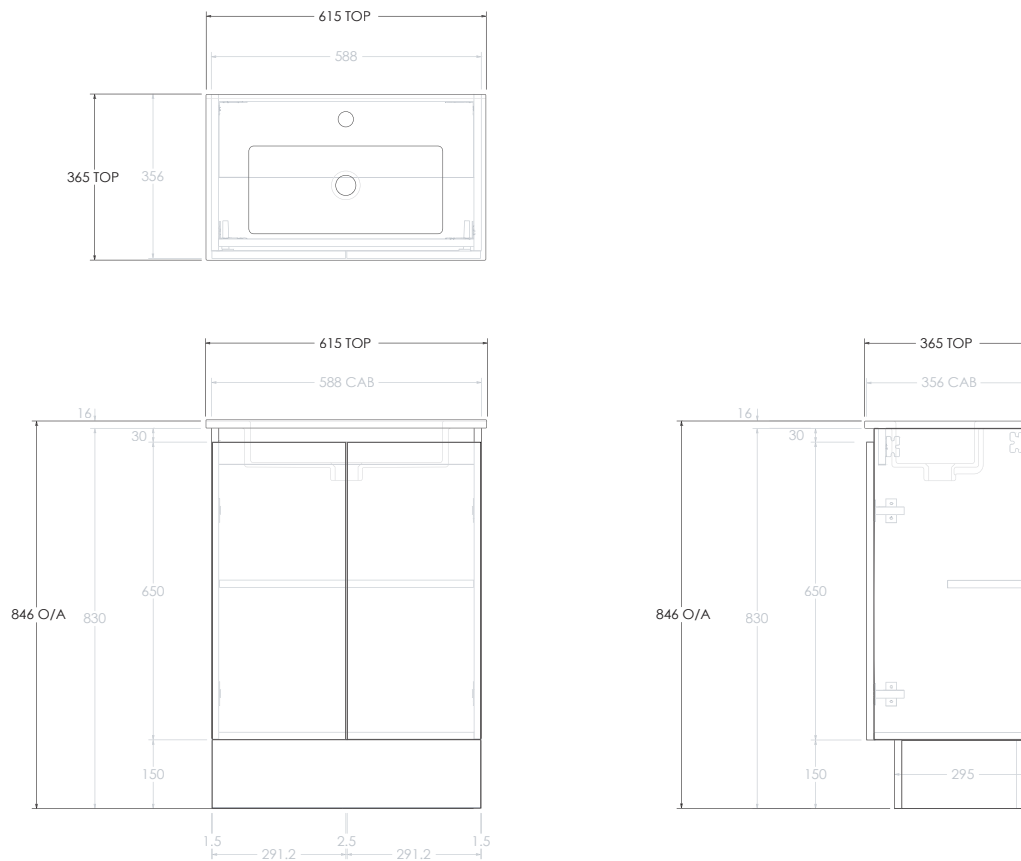

Width

Height Floor Standing 850mm / Wall Hung 700mm

Depth 360mm

Top type Moulded top with intergrated basin

Top Material Vitreous china

No. Bowls 1

Bowl Orientation Centre

Tap Hole 1

For more information call 1800 BATHROOM (1800 228 476) or visit raymor.com.au

© Registered trademark of Tradelink. All dimensions are in millimetres. Dimensions are approximate and should be checked against the physical product before installation. Changes may be made to this specification without notice due to our commitment to continual improvement. See raymor.com.au for full warranty details.

All dimensions in mm.

Version 1

raymor

Ascot Floor or Wall Mount Slim Vanity 600mm.

Product Code: N/A

Polar White
(Gloss or
Matte)

Natural
Walnut Silk
(Matte)

Plantation
Ash Silk
(Matte)

All dimensions in mm.

Version 1

raymor