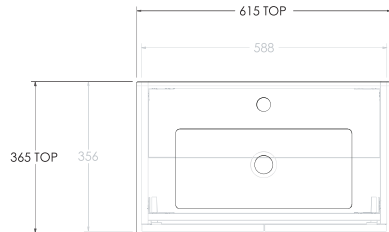

Width 615mm

Height Floor Standing 850mm / Wall Hung 700mm

Depth 365mm

Top type Moulded top with intergrated basin

Top Material Vitreous china

No. Bowls 1

Bowl Orientation Centre

Tap Hole 1

For more information call 1800 BATHROOM (1800 228 476) or visit raymor.com.au

© Registered trademark of Tradelink. All dimensions are in millimetres. Dimensions are approximate and should be checked against the physical product before installation. Changes may be made to this specification without notice due to our commitment to continual improvement. See raymor.com.au for full warranty details.

All dimensions in mm.

Version 1

raymor

Ascot Floor or Wall Mount Slim Vanity 615mm.

Product Code: N/A

NOTE: Dimensions are nominal. Do not drill or rough in until you received and measured vanity. Do not measure from drawing. Due to the nature of the material and manufacturing ceramic top sizes and detail may vary +/- 10mm.

All dimensions in mm.

Version 1

raymor