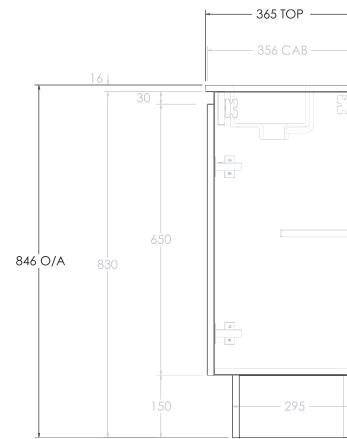

Width 615mm

Height Floor Standing 850mm / Wall Hung 700mm

Depth 365mm

Top type Moulded top with intergrated basin

Top Material Vitreous china

No. Bowls 1

Bowl Orientation Centre

Tap Hole 1

For more information call 1800 BATHROOM (1800 228 476) or visit raymor.com.au

© Registered trademark of Tradelink. All dimensions are in millimetres. Dimensions are approximate and should be checked against the physical product before installation. Changes may be made to this specification without notice due to our commitment to continual improvement. See raymor.com.au for full warranty details.

All dimensions in mm.

Version 1

raymor

Ascot Floor or Wall Mount Slim Vanity 615mm.

Product Code: N/A

NOTE: Dimensions are nominal. Do not drill or rough in until you received and measured vanity. Do not measure from drawing. Due to the nature of the material and manufacturing ceramic top sizes and detail may vary +/- 10mm.

All dimensions in mm.

Version 1

raymor