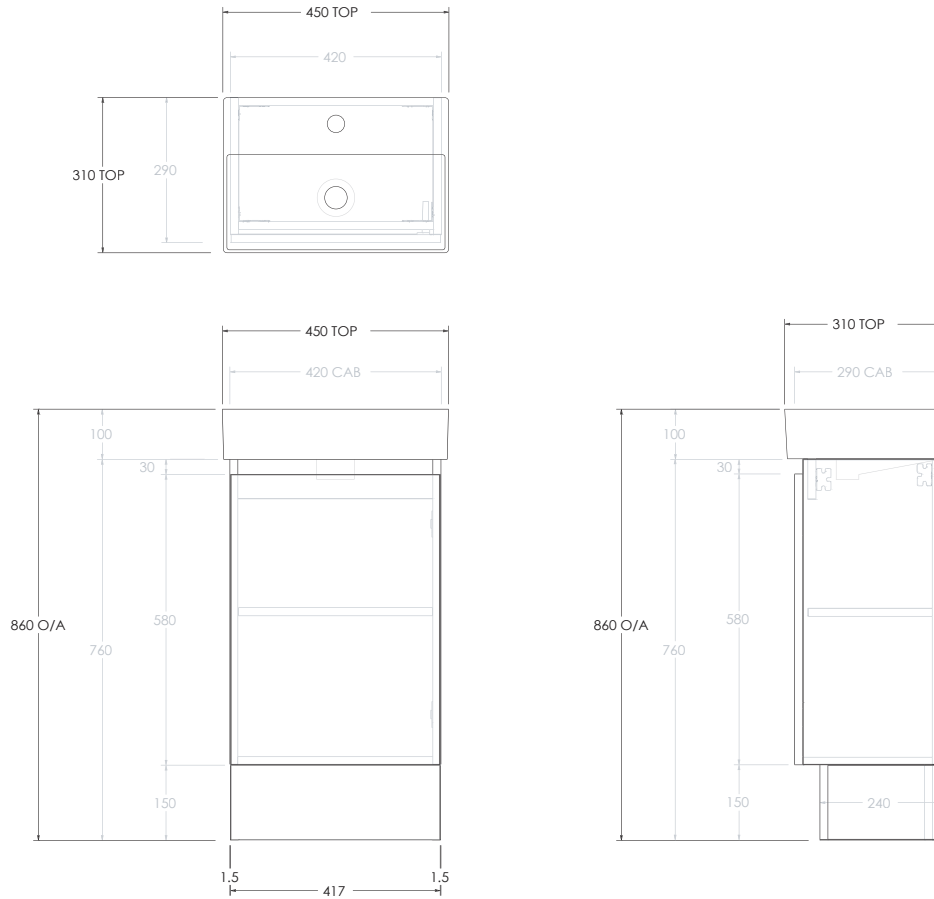

Width

Height Floor Standing 850mm / Wall Hung 700mm

Depth 310mm

Top type Moulded top with intergrated basin

Top Material Vitreous china

No. Bowls 1

Bowl Orientation Centre

Tap Hole 1

For more information call 1800 BATHROOM (1800 228 476) or visit raymor.com.au

© Registered trademark of Tradelink. All dimensions are in millimetres. Dimensions are approximate and should be checked against the physical product before installation. Changes may be made to this specification without notice due to our commitment to continual improvement. See raymor.com.au for full warranty details.

All dimensions in mm.

Version 1

raymor

Ascot Floor or Wall Mount Mini Vanity 450mm.

Product Code: N/A

Polar White
(Gloss or
Matte)

Natural
Walnut Silk
(Matte)

Plantation
Ash Silk
(Matte)

All dimensions in mm.

Version 1

raymor