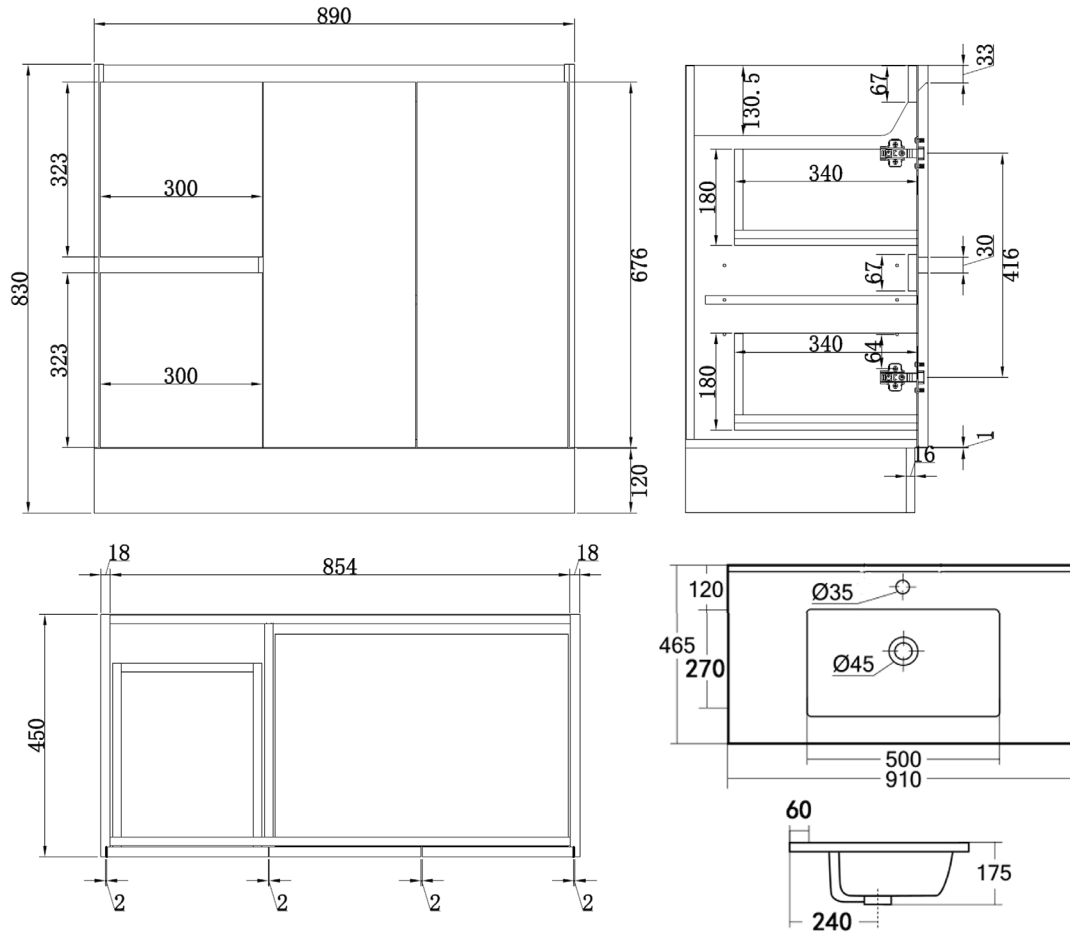

Essentials

Vanity Floor Standing 2 LH

Draw 2 RH Door 900mm

Product code 293023

PRODUCT SPECIFICATIONS

| | |
|--------------------------|---|
| Installation type | Floor standing |
| Colour | White |
| Finish | Gloss |
| Warranty | 10 years - vitreous china top 5 years - polymarble top, cabinet, mirrored cabinets (excluding mirror), handles, runners, hinges 1 year - mirrors (including mirrored surfaces on cabinets), seals and labour |

Width 910mm

Height 850mm

Depth 465mm

Top type Moulded top with intergrated basin

Top Material Vitreous china

No. Bowls 1

Bowl Orientation Centre

Tap Hole 1

For more information call 1800 BATHROOM (1800 228 476) or visit tradelink.com.au

All dimensions are in millimetres. Dimensions shown are approximate and should be checked against the product before installation. Changes may be made to this specification without notice due to our commitment to continual improvement. See tradelink.com.au for full warranty details.

Essentials

Vanity Floor Standing 2 LH Draw 2 RH Door 900mm

Product code 293023

For more information call 1800 BATHROOM (1800 228 476) or visit tradelink.com.au

All dimensions are in millimetres. Dimensions shown are approximate and should be checked against the product before installation. Changes may be made to this specification without notice due to our commitment to continual improvement. See tradelink.com.au for full warranty details.