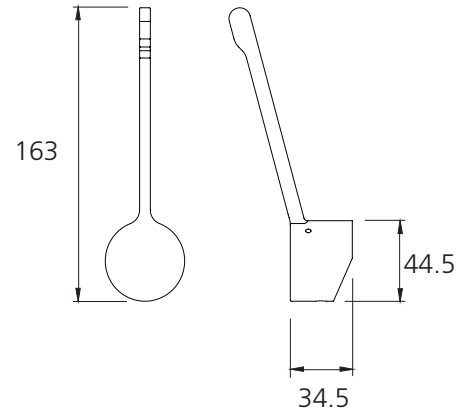

Essente

ACCH003

Essente Black Care Handle For Goose Neck Mixer

PREMIUM
304 GRADE
STAINLESS
STEEL

All dimensions in mm

Compatible tapware models:

- SS2525-BL Essente Black Goose Neck Pull Out Mixer
- SS2575-BL Essente Black Square Goose Neck Pull Out Mixer

Specifications /

Style	Extended lever length handle
Compatible tapware	Oliveri Essente goose neck mixers
Finish	Black (PVD)
Materials	304 Grade stainless steel
Product weight	0.14kg
Warranty	7 years part, 5 years finish, 1 year labour (refer to oliveri.com.au).
Maintenance and care instructions	All surfaces should be cleaned with mild liquid detergent or soap and water. Do not use cream cleaners or citrus based cleaning products, as they are abrasive. Use of unsuitable cleaning agents may damage the surface. Any damage caused in this way will not be covered by warranty.